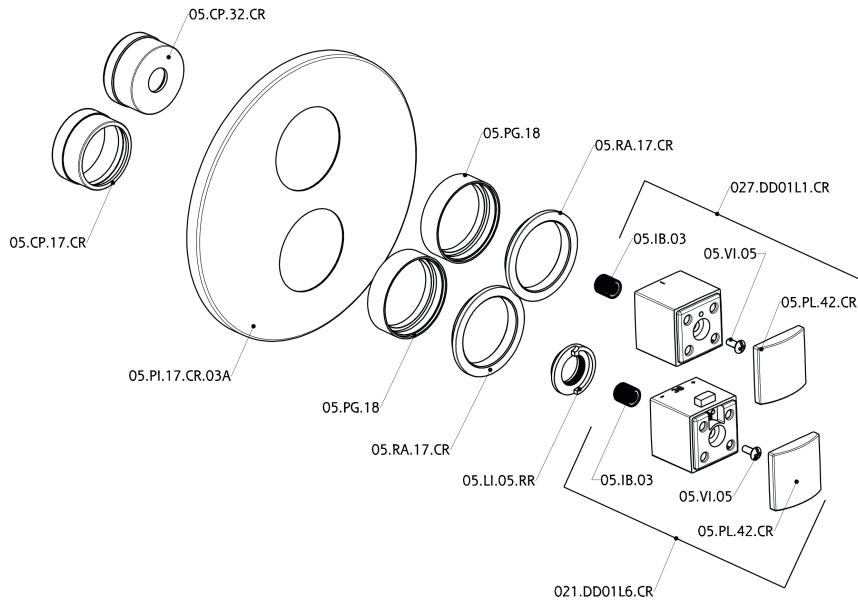

Exposed part for 3-outlet con.thermo.shower valve THERMO_DD018200

DD018200

<https://en.huberitalia.com/exposed-part-for-3-outlet-con-thermo-shower-valve-thermo-dd018200>