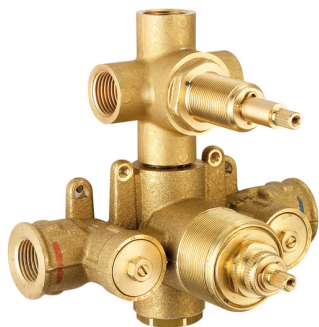

Exposed part for 3-outlet con.thermo.shower valve THERMO_DD018200

MODEL **DD018200**

Exposed part for 3-outlet thermostatic mixer, with 3 outlet diverter, without concealed part, for item ZB018201

AVAILABLE FINISHINGS

Thermostatic

The Huber thermostatic is your personal water manager, helping you to handle, control and save water and energy.

Exposed part for 3-outlet con.thermo.shower valve THERMO_DD018200

DD018200

<https://en.huberitalia.com/exposed-part-for-3-outlet-con-thermo-shower-valve-thermo-dd018200>

3-outlet Concealed thermostatic shower valve CONCEALED_ZB018201

MODEL **ZB018201**

3-Outlet Concealed thermostatic mixer, with 3-outlet diverter, without trim kit

AVAILABLE FINISHINGS

CHARACTERISTICS

Installation	Concealed
Cartridge Spare Parts	24.04A.PP
8x20 Plus P Thermostatic Valve	
Concealed	1

Piastra/Plate/Plaque/Platte/Placa
 2-3mm: XX 25-40 YY 76-91
 10 mm: XX 16-31 YY 65-80

DeviaStop

The Huber Devia Stop technology allows to adjust the water flow and to direct it to the selected output point (overhead soaker, hand shower, etc).