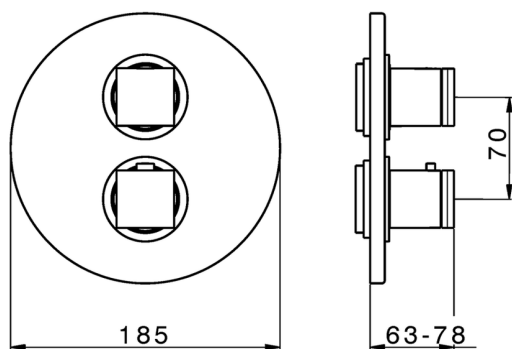

Exposed part for 3-outlet con.thermo.shower valve THERMO_DD018200

MODEL **DD018200**

Exposed part for 3-outlet thermostatic mixer, with 3 outlet diverter, without concealed part, for item ZB018201

AVAILABLE FINISHINGS

-  **21** 21 Chrome
-  **2B** 2B Polished Nickel
-  **2F** 2F Brushed Nickel
-  **40** 40 Matt Black
-  **4Q** 4Q Matt White

CHARACTERISTICS

Installation **Concealed**
 Required concealed parts **ZB018201**

Piastra/Plate/Plaque/Platte/Placa
 2-3mm: XX 25-40 YY 76-91
 10 mm: XX 16-31 YY 65-80

DeviaStop

The Huber Devia Stop technology allows to adjust the water flow and to direct it to the selected output point (overhead soaker, hand shower, etc).