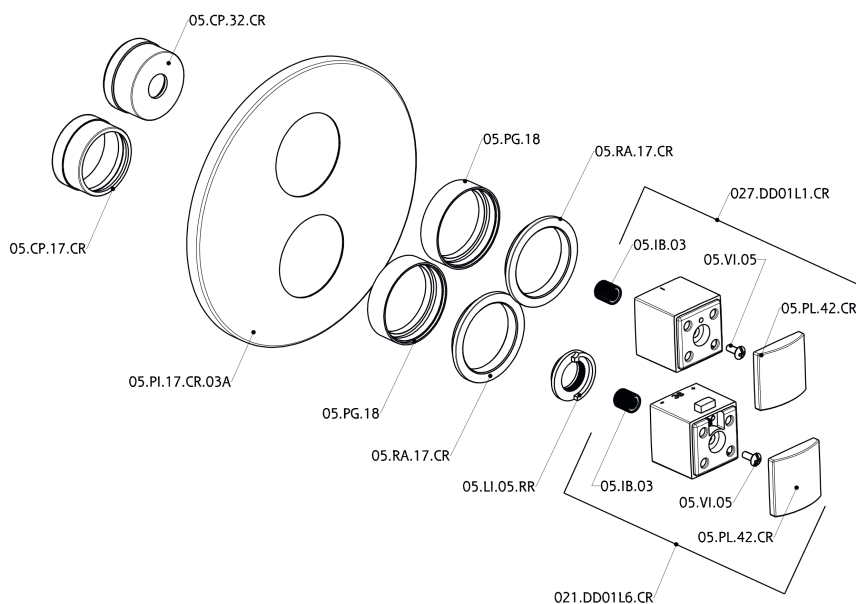

Exposed part for 3-outlet con.thermo.shower valve THERMO_DD018200

MODEL **DD018200**

Exposed part for 3-outlet thermostatic mixer, with 3 outlet diverter, without concealed part, for item ZB018201

AVAILABLE FINISHINGS

Thermostatic

The Huber thermostatic is your personal water manager, helping you to handle, control and save water and energy.

Exposed part for 3-outlet con.thermo.shower valve THERMO_DD018200

DD018200

<https://en.huberitalia.com/exposed-part-for-3-outlet-con-thermo-shower-valve-thermo-dd018200>

3-outlet Concealed thermostatic shower valve CONCEALED_ZB018201

MODEL **ZB018201**

3-Outlet Concealed thermostatic mixer, with 3-outlet diverter, without trim kit

AVAILABLE FINISHINGS

CHARACTERISTICS

Installation	Concealed
Cartridge Spare Parts	24.04A.PP
8x20 Plus P Thermostatic Valve	
Concealed	1

Piastra/Plate/Plaque/Platte/Placa
 2-3mm: XX 25-40 YY 76-91
 10 mm: XX 16-31 YY 65-80

DeviaStop

The Huber Devia Stop technology allows to adjust the water flow and to direct it to the selected output point (overhead soaker, hand shower, etc).