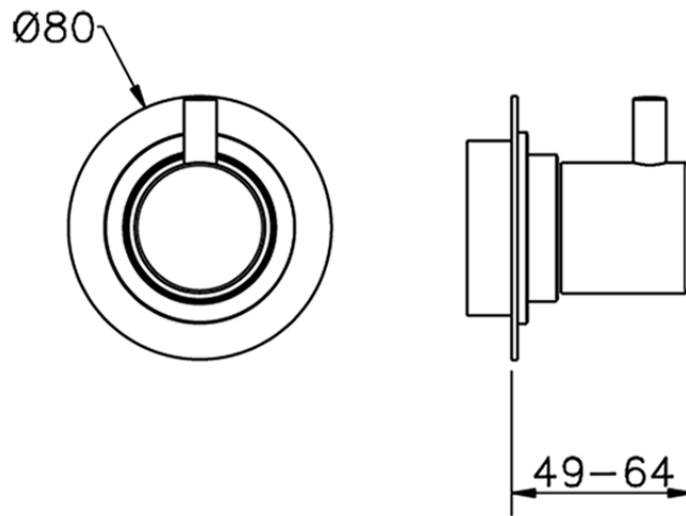

## Stopvalve exposed part NUOVA KIRUNA\_K2003310

K2003310

<https://en.huberitalia.com/stopvalve-exposed-part-nuova-kiruna-k2003310>

2024-11-15