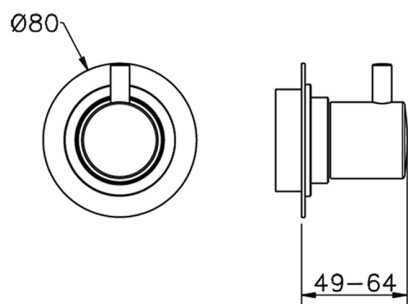

Stopvalve exposed part NUOVA KIRUNA_K2003310

MODEL **K2003310**

Stopvalve exposed part, without concealed part, for item ZB003330-ZB003340

AVAILABLE FINISHINGS

-  **21** 21 Chrome
-  **26** 26 Old Copper
-  **2F** 2F Brushed Nickel
-  **2W** 2W Brushed Gold
-  **40** 40 Matt Black
-  **4Q** 4Q Matt White