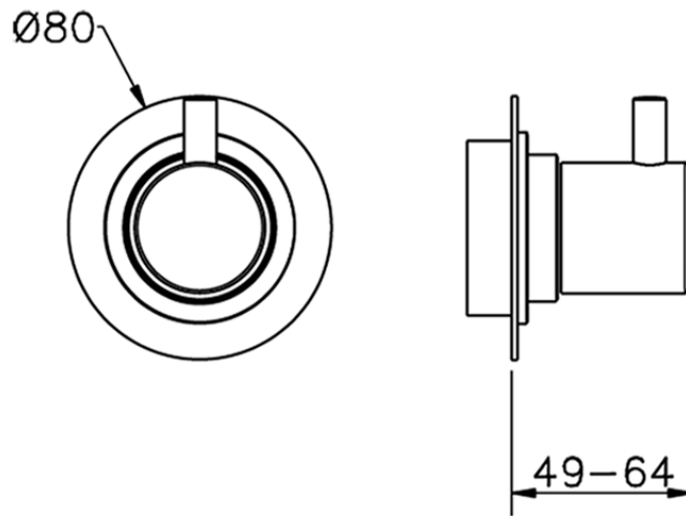

Stopvalve exposed part NUOVA KIRUNA_K2003310

K2003310

<https://en.huberitalia.com/stopvalve-exposed-part-nuova-kiruna-k2003310>

2024-11-15