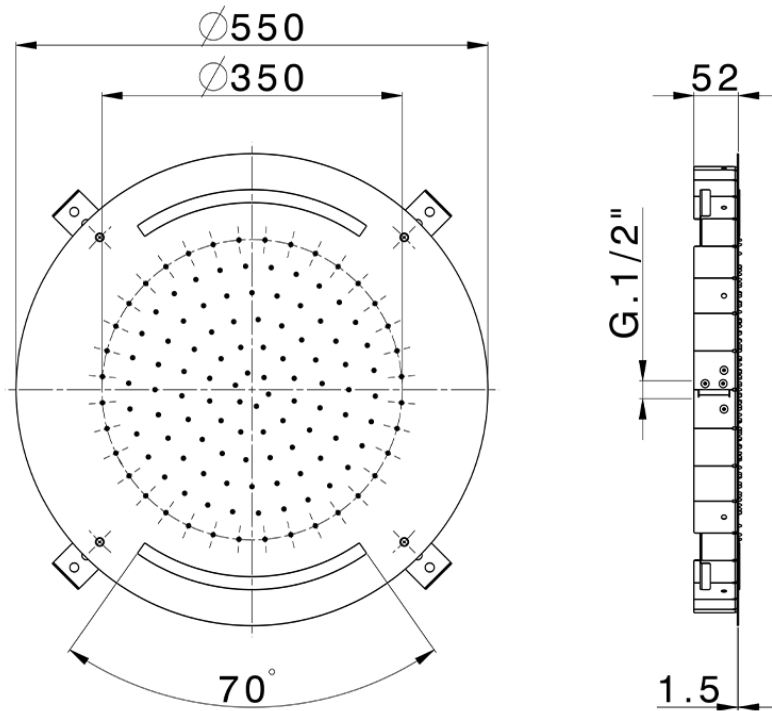

Ø 550 mm Chromotherapy Ceiling showerhead ZEN_ZS1C0035

ZS1C0035

<https://en.huberitalia.com/o-550-mm-chromotherapy-ceiling-showerhead-zen-zs1c0035>

2026-06-13