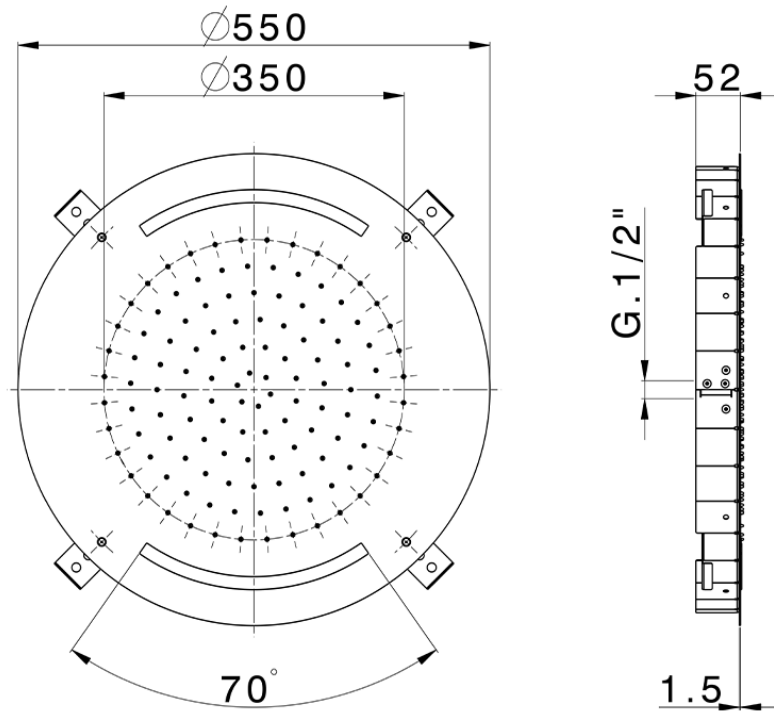

Ø 550 mm Chromotherapy Ceiling showerhead ZEN_ZS1C0035

ZS1C0035

<https://en.huberitalia.com/o-550-mm-chromotherapy-ceiling-showerhead-zen-zs1c0035>

2026-04-08