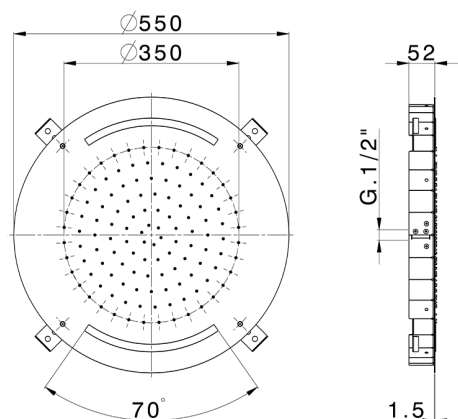

Ø 550 mm Chromotherapy Ceiling showerhead ZEN_ZS1C0035

MODEL **ZS1C0035**

Ø 550 mm Chromotherapy Ceiling showerhead, rain, chromotherapy functions, built-in control included, Stainless Steel AISI 304

AVAILABLE FINISHINGS

-  **D1** D1 Brushed Inox
-  **40** 40 Matt Black
-  **4Q** 4Q Matt White
-  **5G** 5G Rose Gold
-  **D2** D2 Polished Inox

CHARACTERISTICS

2026-06-10