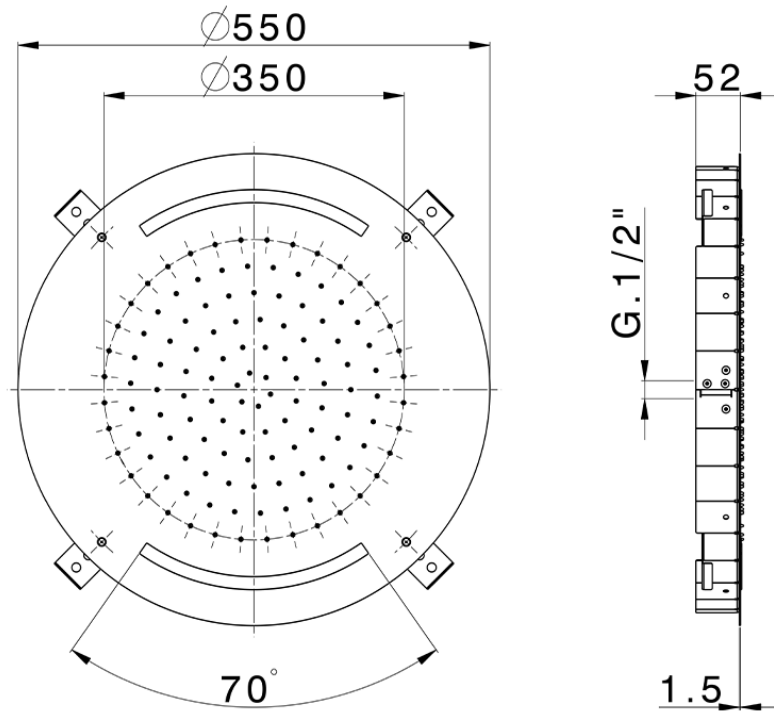

Ø 550 mm Chromotherapy Ceiling showerhead ZEN_ZS1C0035

ZS1C0035

<https://en.huberitalia.com/o-550-mm-chromotherapy-ceiling-showerhead-zen-zs1c0035>

2026-04-07