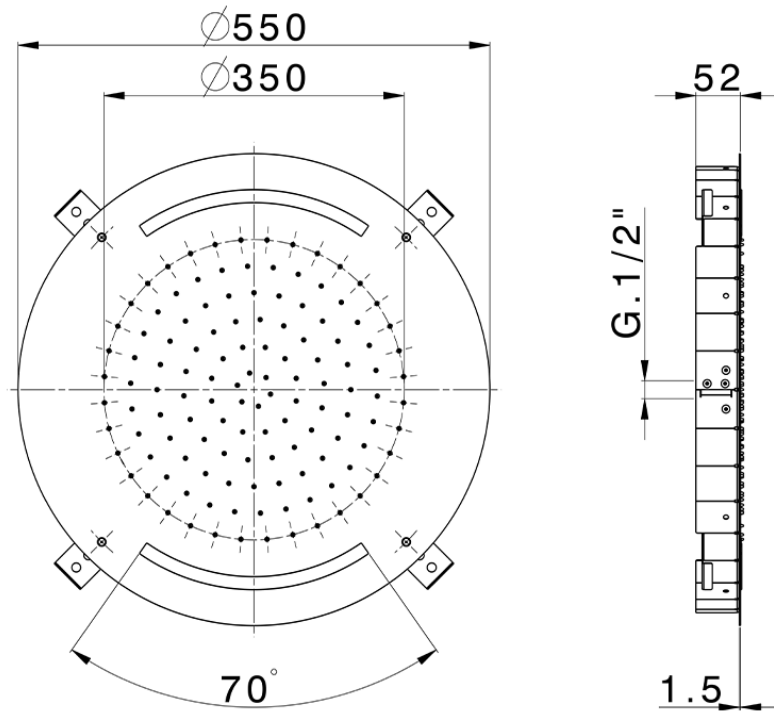

## Ø 550 mm Chromotherapy Ceiling showerhead ZEN\_ZS1C0035

ZS1C0035

<https://en.huberitalia.com/o-550-mm-chromotherapy-ceiling-showerhead-zen-zs1c0035>

2026-05-16