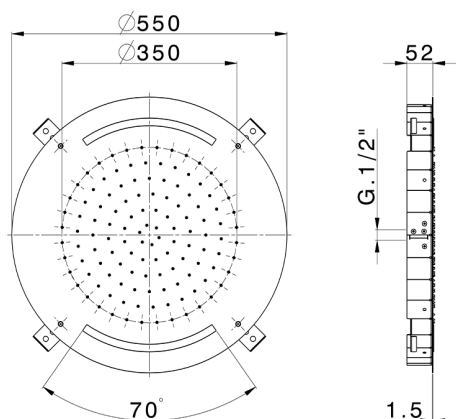

Ø 550 mm Chromotherapy Ceiling showerhead ZEN_ZS1C0035

MODEL **ZS1C0035**

Ø 550 mm Chromotherapy Ceiling showerhead, rain, chromotherapy functions, built-in control included, Stainless Steel AISI 304

AVAILABLE FINISHINGS

- **D1** D1 Brushed Inox
- **40** 40 Matt Black
- **4Q** 4Q Matt White
- **5G** 5G Rose Gold
- **D2** D2 Polished Inox

CHARACTERISTICS

2026-06-26