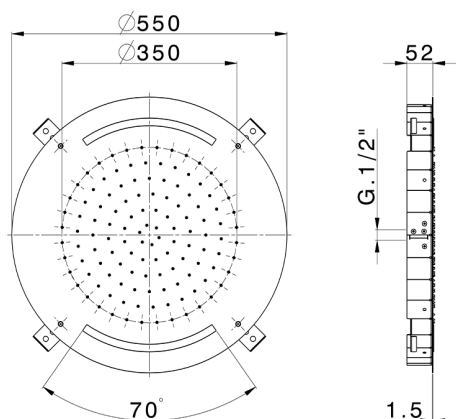

Ø 550 mm Chromotherapy Ceiling showerhead ZEN_ZS1C0035

MODEL **ZS1C0035**

Ø 550 mm Chromotherapy Ceiling showerhead, rain, chromotherapy functions, built-in control included, Stainless Steel AISI 304

AVAILABLE FINISHINGS

-  **D1** D1 Brushed Inox
-  **40** 40 Matt Black
-  **4Q** 4Q Matt White
-  **5G** 5G Rose Gold
-  **D2** D2 Polished Inox

CHARACTERISTICS

2026-04-25