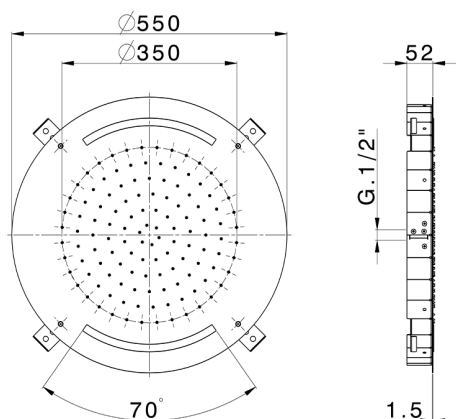

Ø 550 mm Chromotherapy Ceiling showerhead ZEN_ZS1C0035

MODEL **ZS1C0035**

Ø 550 mm Chromotherapy Ceiling showerhead, rain, chromotherapy functions, built-in control included, Stainless Steel AISI 304

AVAILABLE FINISHINGS

-  **D1** D1 Brushed Inox
-  **40** 40 Matt Black
-  **4Q** 4Q Matt White
-  **5G** 5G Rose Gold
-  **D2** D2 Polished Inox

CHARACTERISTICS

2026-05-16