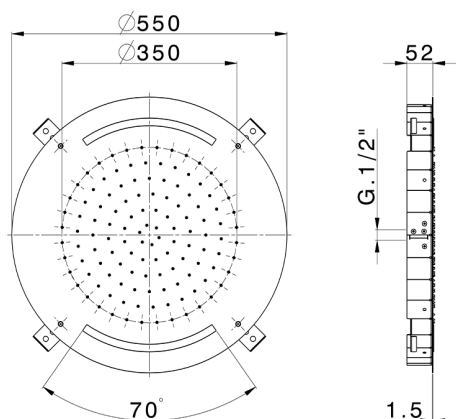

Ø 550 mm Chromotherapy Ceiling showerhead ZEN_ZS1C0035

MODEL **ZS1C0035**

Ø 550 mm Chromotherapy Ceiling showerhead, rain, chromotherapy functions, built-in control included, Stainless Steel AISI 304

AVAILABLE FINISHINGS

-  **D1** D1 Brushed Inox
-  **40** 40 Matt Black
-  **4Q** 4Q Matt White
-  **5G** 5G Rose Gold
-  **D2** D2 Polished Inox

CHARACTERISTICS

2026-06-26