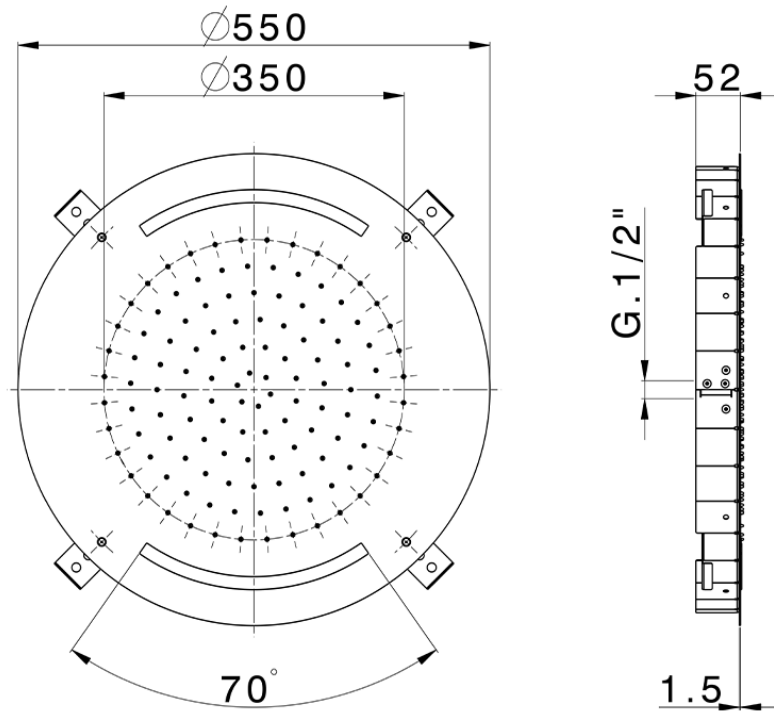

Ø 550 mm Chromotherapy Ceiling showerhead ZEN_ZS1C0035

ZS1C0035

<https://en.huberitalia.com/o-550-mm-chromotherapy-ceiling-showerhead-zen-zs1c0035>

2026-05-16