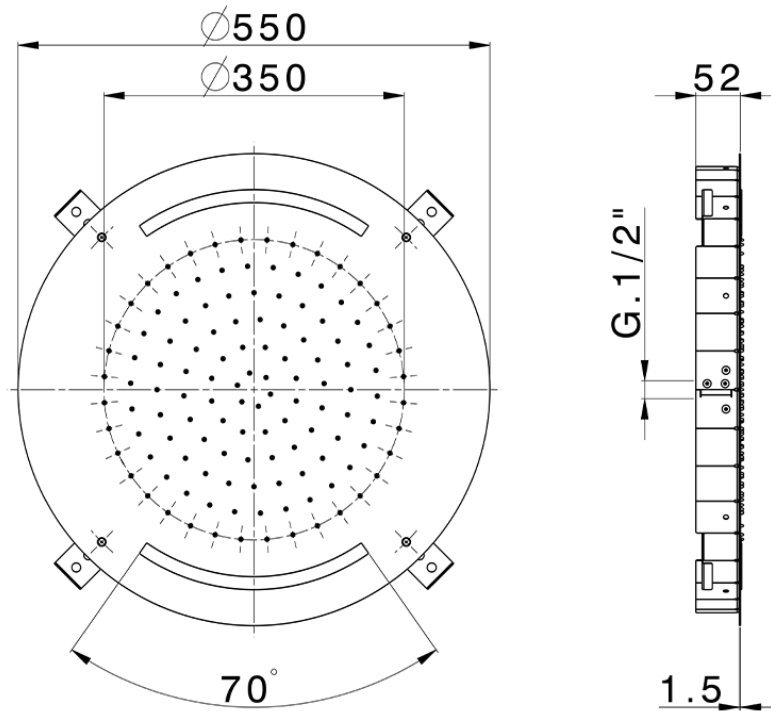

## Ø 550 mm Chromotherapy Ceiling showerhead ZEN\_ZS1C0035

ZS1C0035

<https://en.huberitalia.com/o-550-mm-chromotherapy-ceiling-showerhead-zen-zs1c0035>

2026-03-18