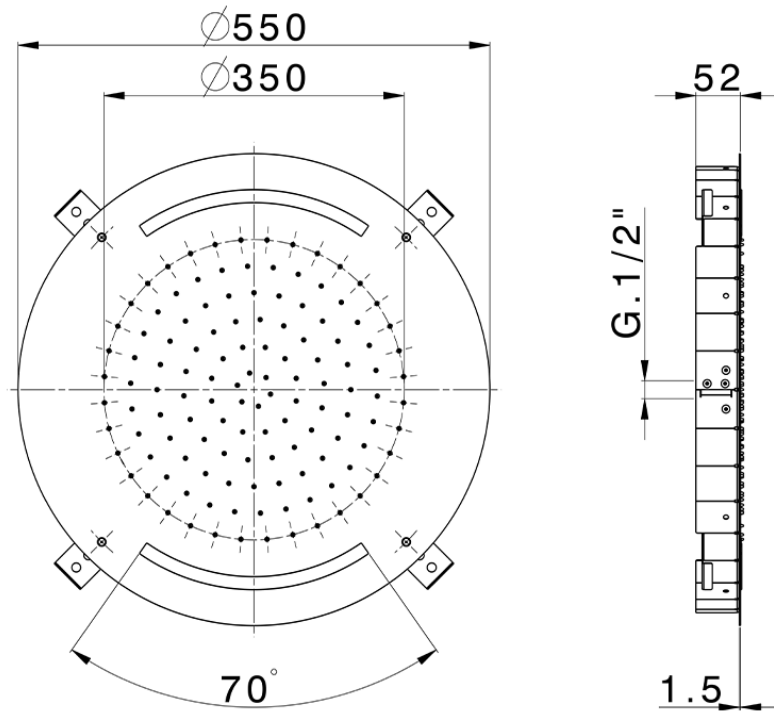

Ø 550 mm Chromotherapy Ceiling showerhead ZEN_ZS1C0035

ZS1C0035

<https://en.huberitalia.com/o-550-mm-chromotherapy-ceiling-showerhead-zen-zs1c0035>

2026-04-25