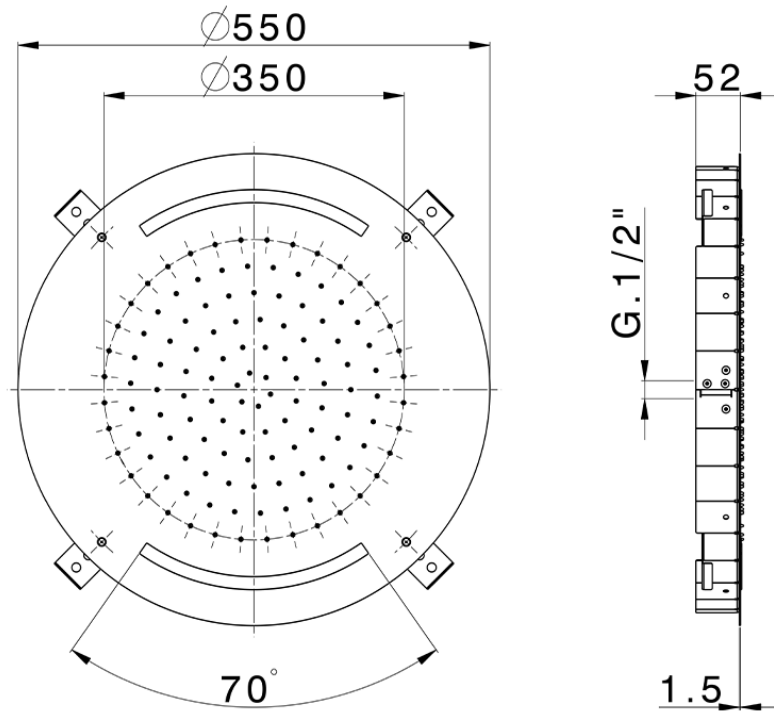

Ø 550 mm Chromotherapy Ceiling showerhead ZEN_ZS1C0035

ZS1C0035

<https://en.huberitalia.com/o-550-mm-chromotherapy-ceiling-showerhead-zen-zs1c0035>

2026-06-06