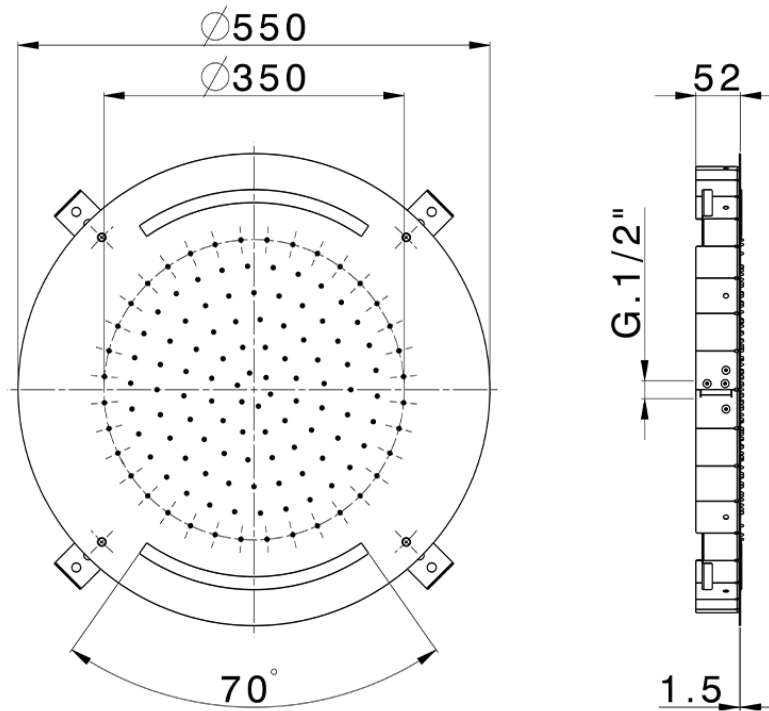

Ø 550 mm Chromotherapy Ceiling showerhead ZEN\_ZS1C0035

ZS1C0035

<https://en.huberitalia.com/o-550-mm-chromotherapy-ceiling-showerhead-zen-zs1c0035>

2026-03-18