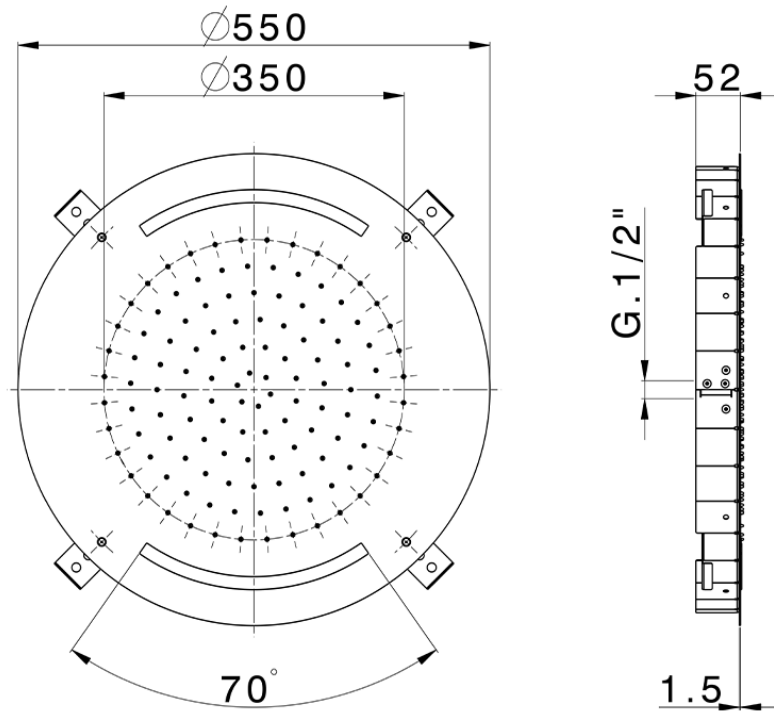

Ø 550 mm Chromotherapy Ceiling showerhead ZEN_ZS1C0035

ZS1C0035

<https://en.huberitalia.com/o-550-mm-chromotherapy-ceiling-showerhead-zen-zs1c0035>

2026-06-26