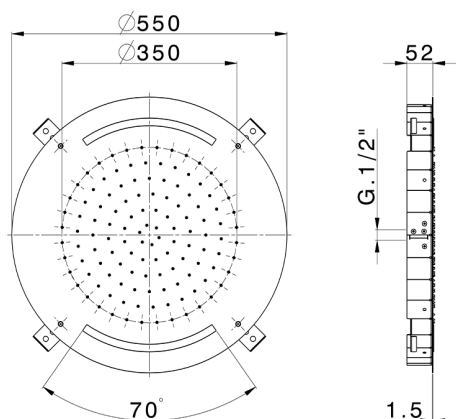

Ø 550 mm Chromotherapy Ceiling showerhead ZEN_ZS1C0035

MODEL **ZS1C0035**

Ø 550 mm Chromotherapy Ceiling showerhead, rain, chromotherapy functions, built-in control included, Stainless Steel AISI 304

AVAILABLE FINISHINGS

-  **D1** D1 Brushed Inox
-  **40** 40 Matt Black
-  **4Q** 4Q Matt White
-  **5G** 5G Rose Gold
-  **D2** D2 Polished Inox

CHARACTERISTICS

2026-04-06