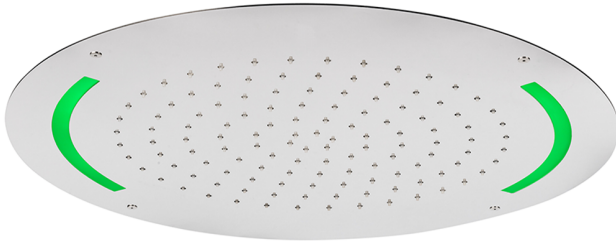

Ø 550 mm Chromotherapy Ceiling showerhead ZEN_ZS1C0035

MODEL **ZS1C0035**

Ø 550 mm Chromotherapy Ceiling showerhead, rain, chromotherapy functions, built-in control included, Stainless Steel AISI 304

AVAILABLE FINISHINGS

-  **D1** D1 Brushed Inox
-  **40** 40 Matt Black
-  **4Q** 4Q Matt White
-  **5G** 5G Rose Gold
-  **D2** D2 Polished Inox

CHARACTERISTICS

2026-05-16