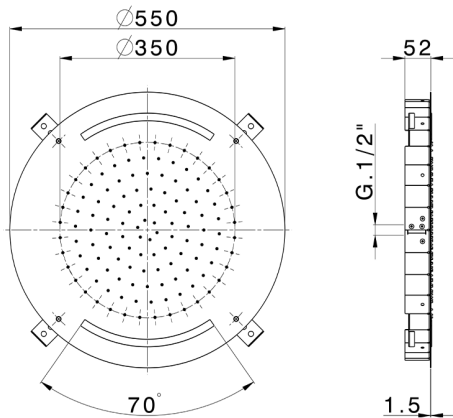

Ø 550 mm Chromotherapy Ceiling showerhead ZEN_ZS1C0035

MODEL **ZS1C0035**

Ø 550 mm Chromotherapy Ceiling showerhead, rain, chromotherapy functions, built-in control included, Stainless Steel AISI 304

AVAILABLE FINISHINGS

-  **D1** D1 Brushed Inox
-  **40** 40 Matt Black
-  **4Q** 4Q Matt White
-  **5G** 5G Rose Gold
-  **D2** D2 Polished Inox

CHARACTERISTICS

2026-05-16