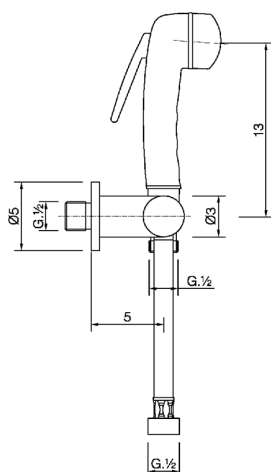

Bidet handshower set COMMUNITY_NM007900

MODEL **NM007900**

Bidet handshower set, wall mounted bracket with 1/2" stop valve, Bidet handshower, 120 cm Brass flexible hose

AVAILABLE FINISHINGS

CHARACTERISTICS

Bidet handshower

2024-12-22