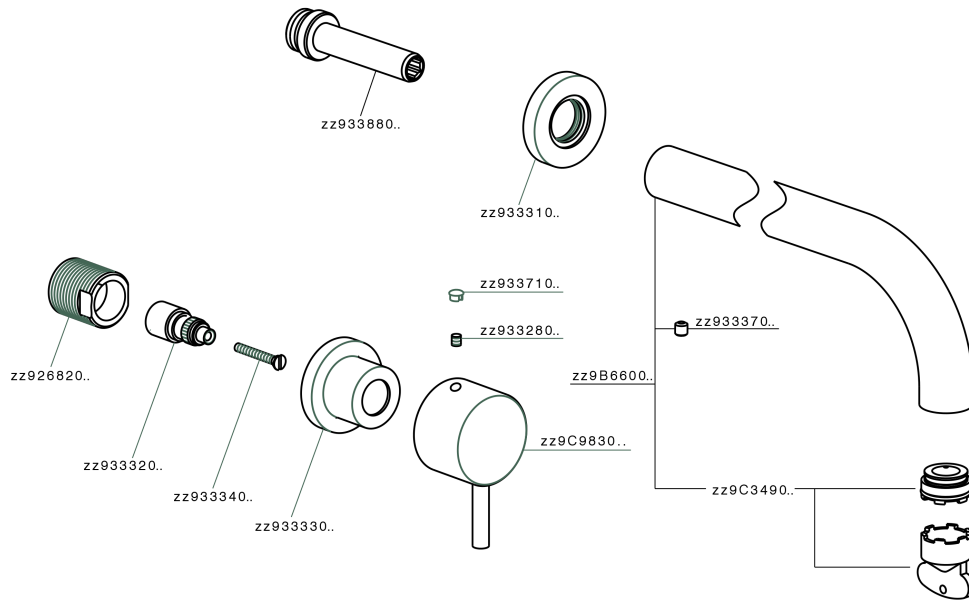

## Exposed part for concealed washbasin mixer NUOVA KIRUNA\_K2013511

K2013511

<https://en.huberitalia.com/exposed-part-for-concealed-washbasin-mixer-nuova-kiruna-k2013511>

## Concealed washbasin mixer CONCEALED\_ZB033511

ZB033511

<https://en.huberitalia.com/concealed-washbasin-mixer-concealed-zb033511>

2026-06-26