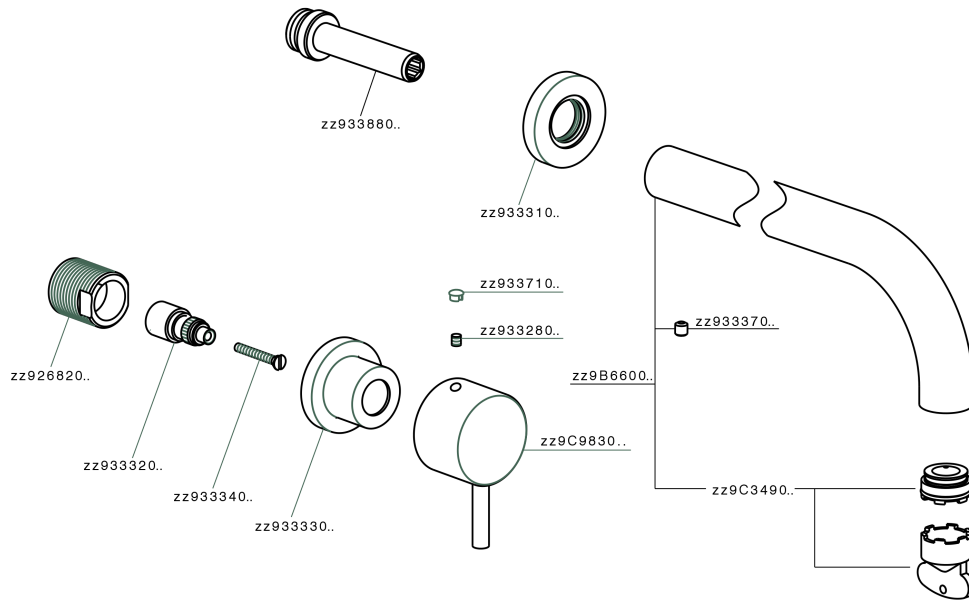

## Exposed part for concealed washbasin mixer NUOVA KIRUNA\_K2013511

K2013511

<https://en.huberitalia.com/exposed-part-for-concealed-washbasin-mixer-nuova-kiruna-k2013511>

## Concealed washbasin mixer CONCEALED\_ZB033511

ZB033511

<https://en.huberitalia.com/concealed-washbasin-mixer-concealed-zb033511>

2026-04-06