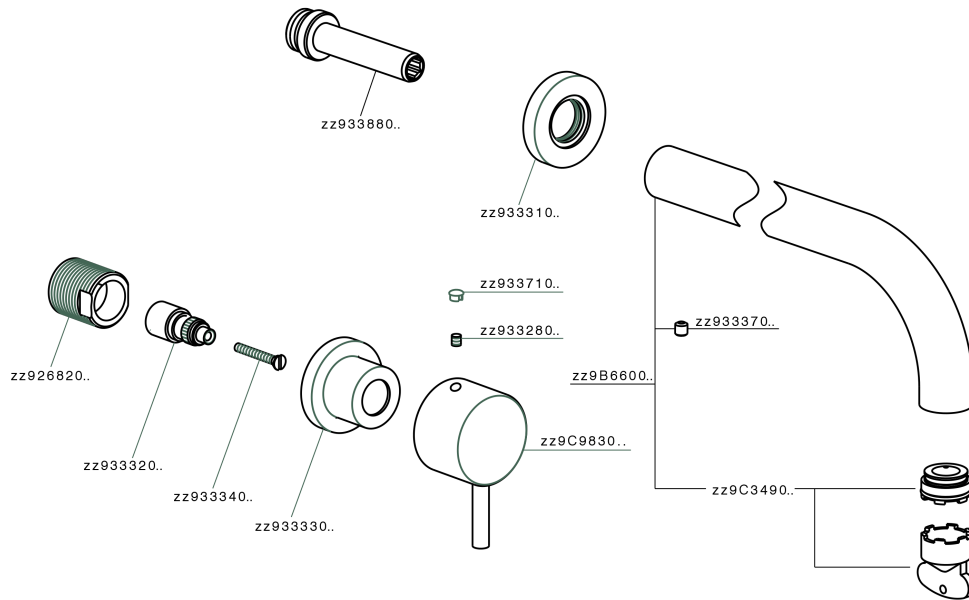

Exposed part for concealed washbasin mixer NUOVA KIRUNA_K2013511

K2013511

<https://en.huberitalia.com/exposed-part-for-concealed-washbasin-mixer-nuova-kiruna-k2013511>

Concealed washbasin mixer CONCEALED_ZB033511

ZB033511

<https://en.huberitalia.com/concealed-washbasin-mixer-concealed-zb033511>

2025-12-05