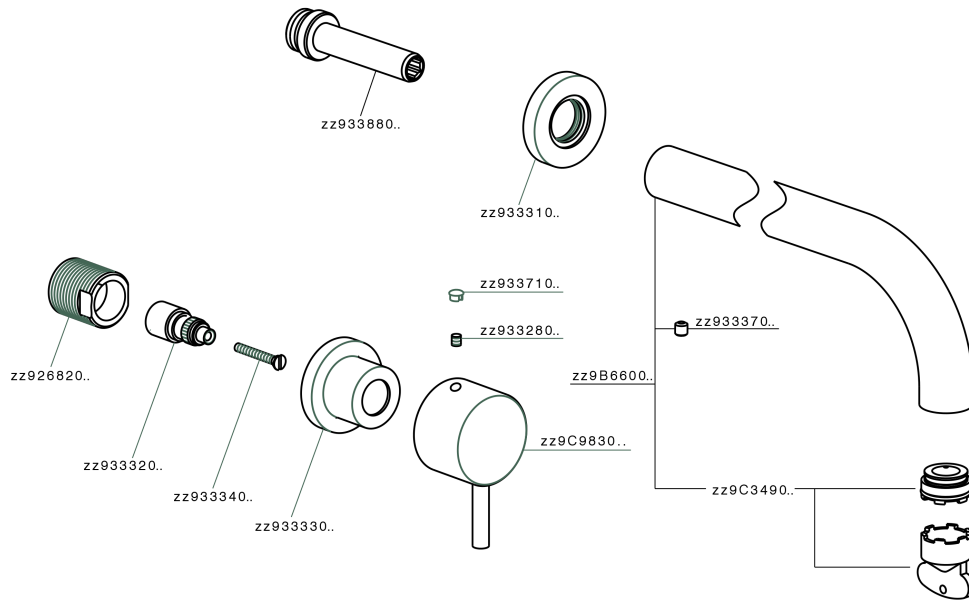

Exposed part for concealed washbasin mixer NUOVA KIRUNA_K2013511

K2013511

<https://en.huberitalia.com/exposed-part-for-concealed-washbasin-mixer-nuova-kiruna-k2013511>

Concealed washbasin mixer CONCEALED_ZB033511

ZB033511

<https://en.huberitalia.com/concealed-washbasin-mixer-concealed-zb033511>

2026-05-15