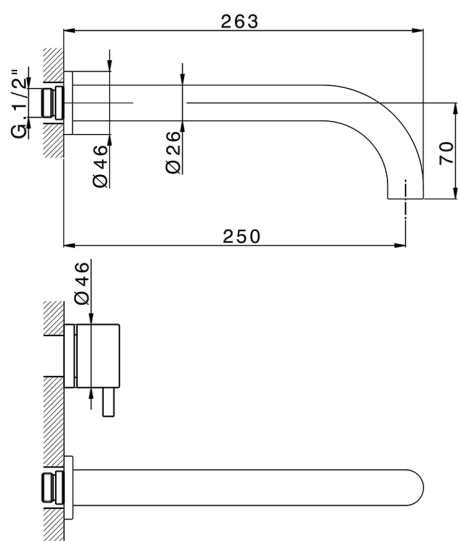

Exposed part for concealed washbasin mixer NUOVA KIRUNA_K2013511

MODEL **K2013511**

Exposed part for concealed washbasin mixer, without concealed part, spout L.250 mm, for items ZB033511

AVAILABLE FINISHINGS

-  **21** 21 Chrome
-  **26** 26 Old Copper
-  **2F** 2F Brushed Nickel
-  **2W** 2W Brushed Gold
-  **40** 40 Matt Black
-  **4Q** 4Q Matt White

CHARACTERISTICS

Installation **Concealed**

Required concealed parts **ZB033511**

Exposed part for concealed washbasin mixer NUOVA KIRUNA_K2013511

K2013511

<https://en.huberitalia.com/exposed-part-for-concealed-washbasin-mixer-nuova-kiruna-k2013511>

Concealed washbasin mixer CONCEALED_ZB033511

MODEL **ZB033511**

Concealed washbasin mixer, right headvalve - left headvalve

AVAILABLE FINISHINGS

04 04 Without finishing

CHARACTERISTICS

Installation **Concealed**

Concealed **1**

2026-05-15