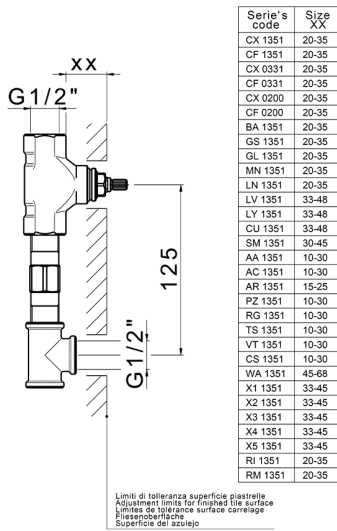

Exposed part for concealed washbasin mixer NUOVA KIRUNA_K2013511

MODEL **K2013511**

Exposed part for concealed washbasin mixer, without concealed part, spout L.250 mm, for items ZB033511

AVAILABLE FINISHINGS

-  **21** 21 Chrome
-  **26** 26 Old Copper
-  **2F** 2F Brushed Nickel
-  **2W** 2W Brushed Gold
-  **40** 40 Matt Black
-  **4Q** 4Q Matt White

CHARACTERISTICS

Installation **Concealed**

Required concealed parts **ZB033511**

Exposed part for concealed washbasin mixer NUOVA KIRUNA_K2013511

K2013511

<https://en.huberitalia.com/exposed-part-for-concealed-washbasin-mixer-nuova-kiruna-k2013511>

Concealed washbasin mixer CONCEALED_ZB033511

MODEL **ZB033511**

Concealed washbasin mixer, right headvalve - left headvalve

AVAILABLE FINISHINGS

04 04 Without finishing

CHARACTERISTICS

Installation **Concealed**

Concealed **1**

2026-05-15