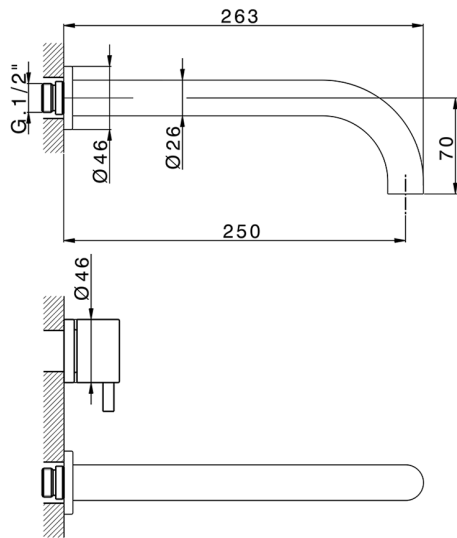

Exposed part for concealed washbasin mixer NUOVA KIRUNA_K2013511

MODEL **K2013511**

Exposed part for concealed washbasin mixer, without concealed part, spout L.250 mm, for items ZB033511

AVAILABLE FINISHINGS

- **21** 21 Chrome
- **26** 26 Old Copper
- **2F** 2F Brushed Nickel
- **2W** 2W Brushed Gold
- **40** 40 Matt Black
- **4Q** 4Q Matt White

CHARACTERISTICS

Installation **Concealed**

Required concealed parts **ZB033511**