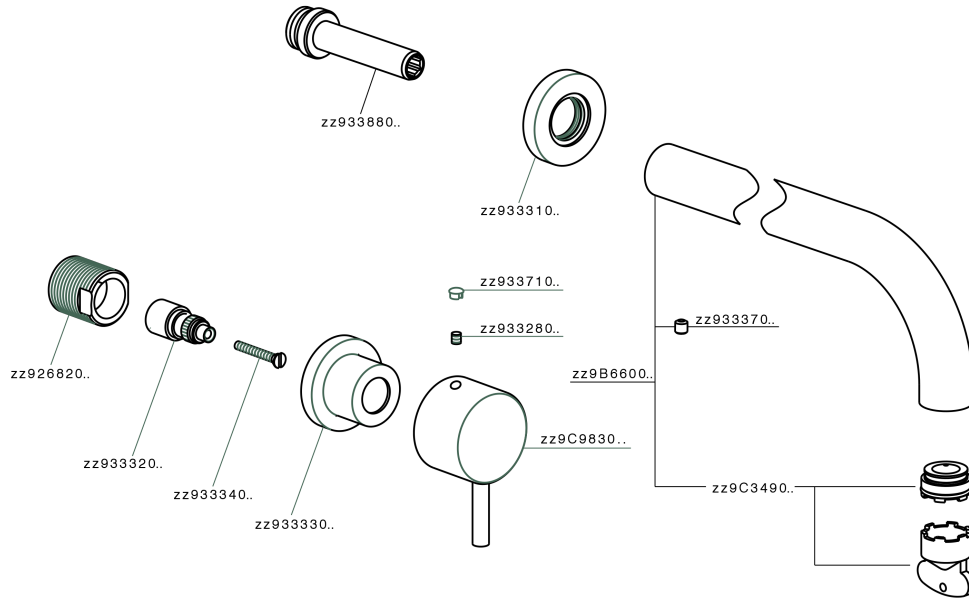

## Exposed part for concealed washbasin mixer NUOVA KIRUNA\_K2013511

MODEL **K2013511**

Exposed part for concealed washbasin mixer, without concealed part, spout L.250 mm, for items ZB033511

### CHARACTERISTICS

Installation **Concealed**

Required concealed parts **ZB033511**

## Exposed part for concealed washbasin mixer NUOVA KIRUNA\_K2013511

K2013511

<https://en.huberitalia.com/exposed-part-for-concealed-washbasin-mixer-nuova-kiruna-k2013511>

## Concealed washbasin mixer CONCEALED\_ZB033511

MODEL **ZB033511**

Concealed washbasin mixer, right headvalve - left headvalve

AVAILABLE FINISHINGS

**04** 04 Without finishing

CHARACTERISTICS

Installation **Concealed**