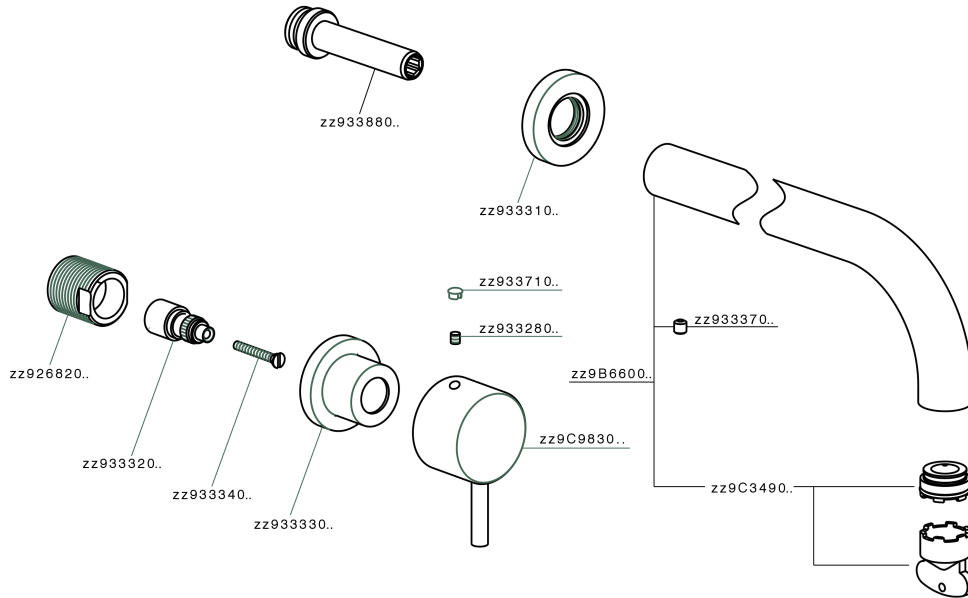

Exposed part for concealed washbasin mixer NUOVA KIRUNA_K2013511

MODEL **K2013511**

Exposed part for concealed washbasin mixer, without concealed part, spout L.250 mm, for items ZB033511

AVAILABLE FINISHINGS

-  **21** 21 Chrome
-  **26** 26 Old Copper
-  **2F** 2F Brushed Nickel
-  **2W** 2W Brushed Gold
-  **40** 40 Matt Black
-  **4Q** 4Q Matt White

CHARACTERISTICS

Installation **Concealed**

Required concealed parts **ZB033511**

Exposed part for concealed washbasin mixer NUOVA KIRUNA_K2013511

K2013511

<https://en.huberitalia.com/exposed-part-for-concealed-washbasin-mixer-nuova-kiruna-k2013511>

Concealed washbasin mixer CONCEALED_ZB033511

MODEL **ZB033511**

Concealed washbasin mixer, right headvalve - left headvalve

AVAILABLE FINISHINGS

04 04 Without finishing

CHARACTERISTICS

Installation **Concealed**

Concealed **1**

2026-05-15