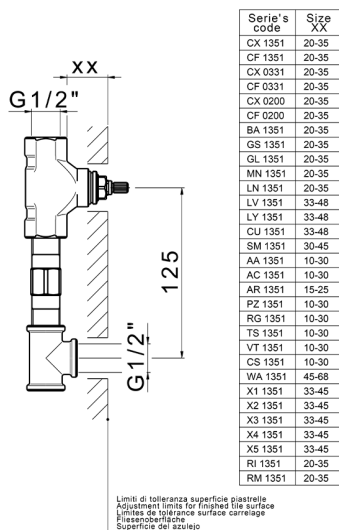

Concealed washbasin mixer CONCEALED_ZB033511

MODEL **ZB033511**

Concealed washbasin mixer, right headvalve - left headvalve

AVAILABLE FINISHINGS

04 04 Without finishing

CHARACTERISTICS

Installation **Concealed**

Concealed **1**

2026-06-26