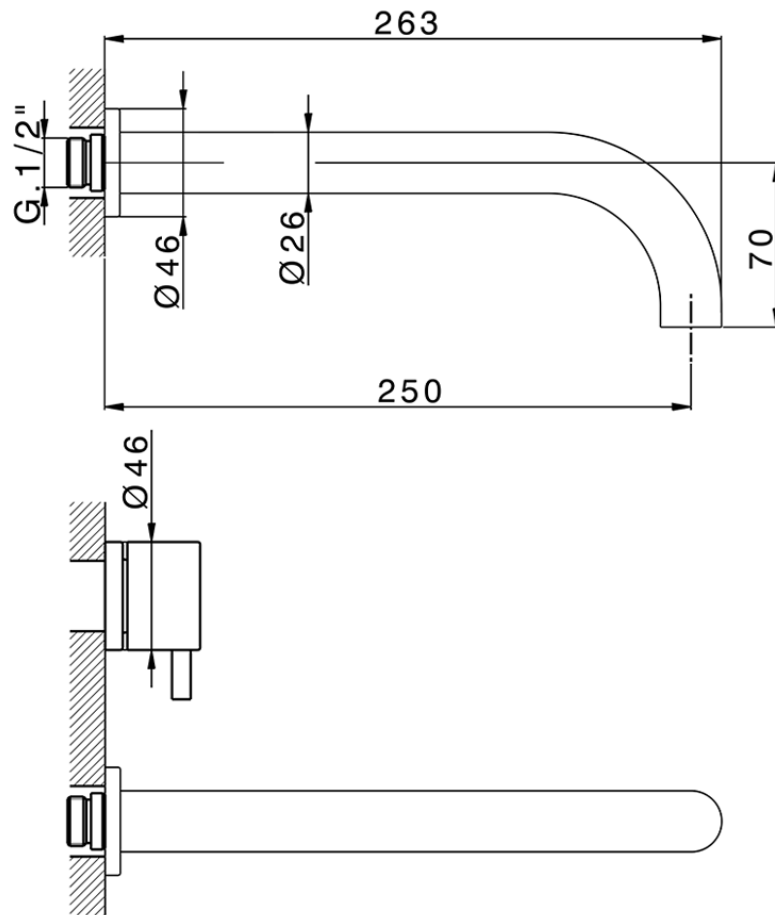

## Exposed part for concealed washbasin mixer NUOVA KIRUNA\_K2013511

K2013511

<https://en.huberitalia.com/exposed-part-for-concealed-washbasin-mixer-nuova-kiruna-k2013511>

Serie's code	Size XX
CX 1351	20-35
CF 1351	20-35
CX 0331	20-35
CF 0331	20-35
CX 0200	20-35
CF 0200	20-35
BA 1351	20-35
GS 1351	20-35
GL 1351	20-35
MN 1351	20-35
LN 1351	20-35
LV 1351	33-48
LY 1351	33-48
CU 1351	33-48
SM 1351	30-45
AA 1351	10-30
AC 1351	10-30
AR 1351	15-25
PZ 1351	10-30
RG 1351	10-30
TS 1351	10-30
VT 1351	10-30
CS 1351	10-30
WA 1351	45-68
X1 1351	33-45
X2 1351	33-45
X3 1351	33-45
X4 1351	33-45
X5 1351	33-45
RI 1351	20-35
RM 1351	20-35

Limiti di tolleranza superficie piastrelle  
 Adjustment limits for finished tile surface  
 Limites de tolérance surface carrelage  
 Fliesenoberfläche  
 Superficie del azulejo

ZB033511

<https://en.huberitalia.com/concealed-washbasin-mixer-concealed-zb033511>