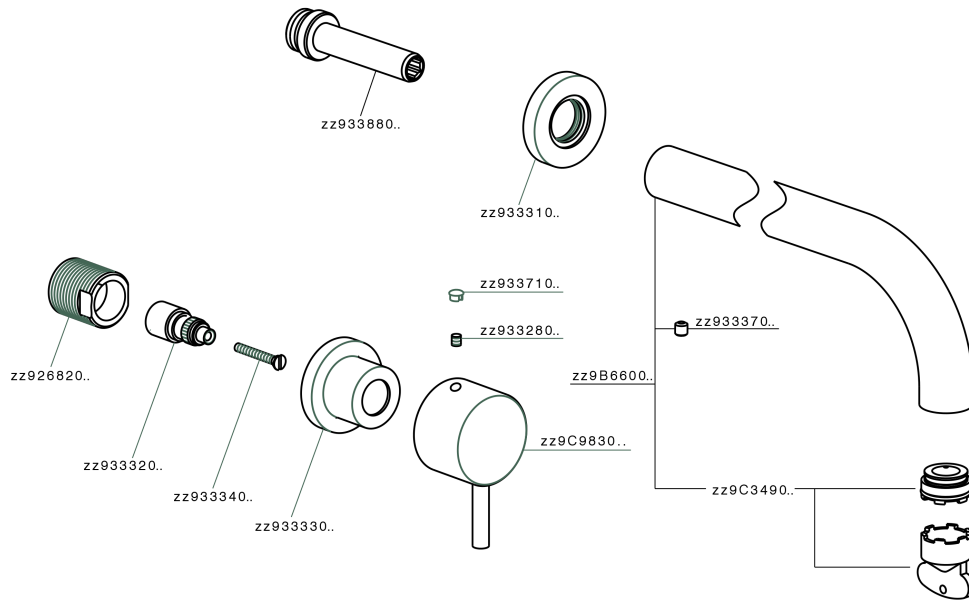

## Exposed part for concealed washbasin mixer NUOVA KIRUNA\_K2013511

K2013511

<https://en.huberitalia.com/exposed-part-for-concealed-washbasin-mixer-nuova-kiruna-k2013511>

## Concealed washbasin mixer CONCEALED\_ZB033511

ZB033511

<https://en.huberitalia.com/concealed-washbasin-mixer-concealed-zb033511>

2026-06-06