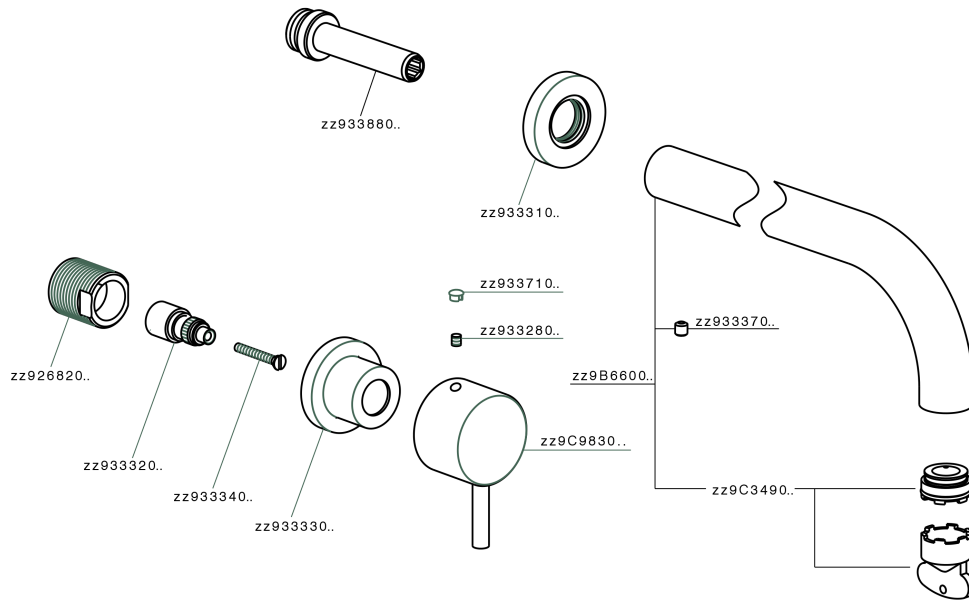

Exposed part for concealed washbasin mixer NUOVA KIRUNA_K2013511

K2013511

<https://en.huberitalia.com/exposed-part-for-concealed-washbasin-mixer-nuova-kiruna-k2013511>

Concealed washbasin mixer CONCEALED_ZB033511

ZB033511

<https://en.huberitalia.com/concealed-washbasin-mixer-concealed-zb033511>

2026-06-26