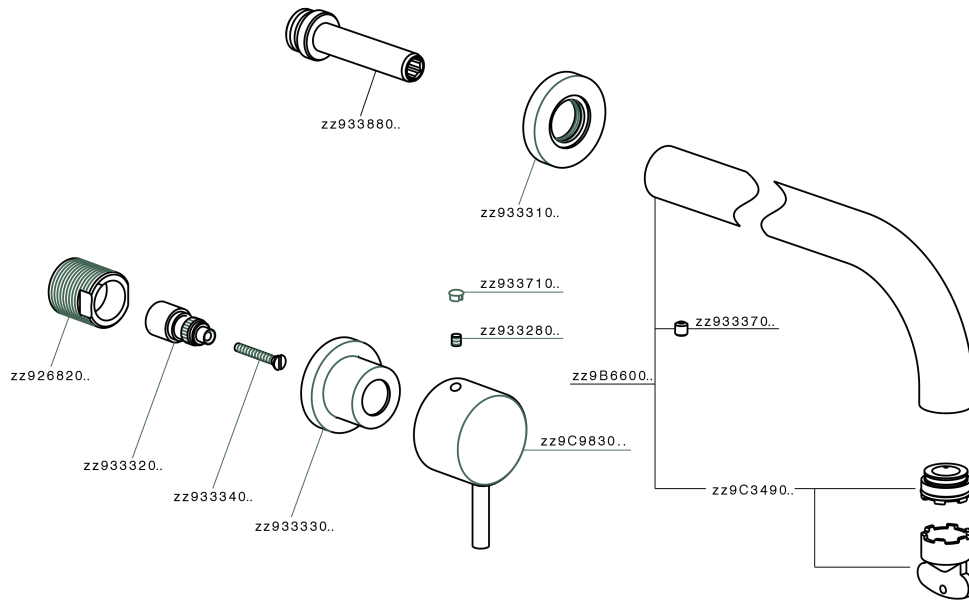

Exposed part for concealed washbasin mixer NUOVA KIRUNA_K2013511

MODEL **K2013511**

Exposed part for concealed washbasin mixer, without concealed part, spout L.250 mm, for items ZB033511

AVAILABLE FINISHINGS

-  **21** 21 Chrome
-  **26** 26 Old Copper
-  **2F** 2F Brushed Nickel
-  **2W** 2W Brushed Gold
-  **40** 40 Matt Black
-  **4Q** 4Q Matt White

CHARACTERISTICS

Installation **Concealed**

Required concealed parts **ZB033511**

Exposed part for concealed washbasin mixer NUOVA KIRUNA_K2013511

K2013511

<https://en.huberitalia.com/exposed-part-for-concealed-washbasin-mixer-nuova-kiruna-k2013511>

Concealed washbasin mixer CONCEALED_ZB033511

MODEL **ZB033511**

Concealed washbasin mixer, right headvalve - left headvalve

AVAILABLE FINISHINGS

04 04 Without finishing

CHARACTERISTICS

Installation **Concealed**

Concealed **1**

2026-06-26