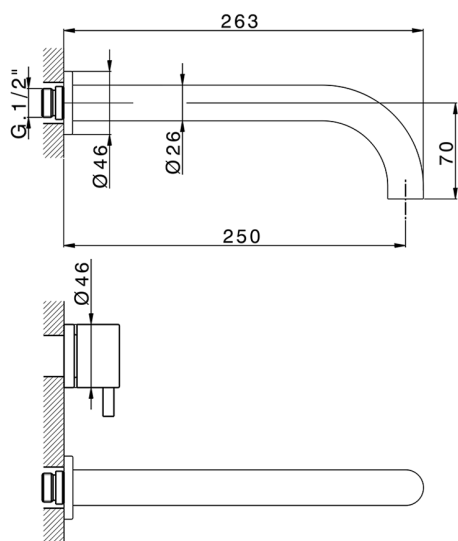

Exposed part for concealed washbasin mixer NUOVA KIRUNA_K2013511

MODEL **K2013511**

Exposed part for concealed washbasin mixer, without concealed part, spout L.250 mm, for items ZB033511

AVAILABLE FINISHINGS

- **21** 21 Chrome
- **26** 26 Old Copper
- **2F** 2F Brushed Nickel
- **2W** 2W Brushed Gold
- **40** 40 Matt Black
- **4Q** 4Q Matt White

CHARACTERISTICS

Installation **Concealed**

Required concealed parts **ZB033511**