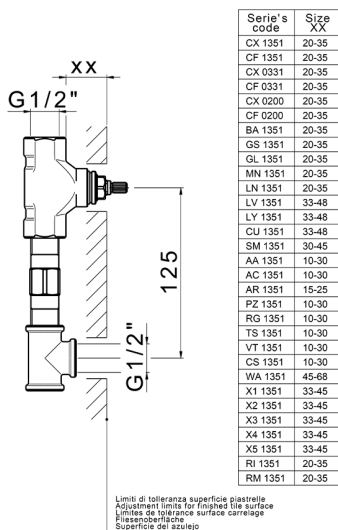

Concealed washbasin mixer CONCEALED_ZB033511

MODEL **ZB033511**

Concealed washbasin mixer, right headvalve - left headvalve

AVAILABLE FINISHINGS

04 04 Without finishing

CHARACTERISTICS

Installation **Concealed**

Concealed **1**

2026-06-06