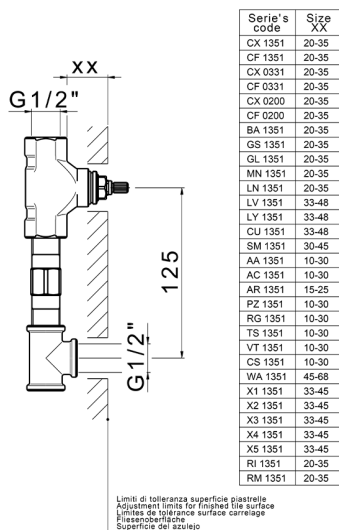

Exposed part for concealed washbasin mixer NUOVA KIRUNA_K2013511

MODEL **K2013511**

Exposed part for concealed washbasin mixer, without concealed part, spout L.250 mm, for items ZB033511

AVAILABLE FINISHINGS

-  **21** 21 Chrome
-  **26** 26 Old Copper
-  **2F** 2F Brushed Nickel
-  **2W** 2W Brushed Gold
-  **40** 40 Matt Black
-  **4Q** 4Q Matt White

CHARACTERISTICS

Installation **Concealed**

Required concealed parts **ZB033511**

Exposed part for concealed washbasin mixer NUOVA KIRUNA_K2013511

K2013511

<https://en.huberitalia.com/exposed-part-for-concealed-washbasin-mixer-nuova-kiruna-k2013511>

Concealed washbasin mixer CONCEALED_ZB033511

MODEL **ZB033511**

Concealed washbasin mixer, right headvalve - left headvalve

AVAILABLE FINISHINGS

04 04 Without finishing

CHARACTERISTICS

Installation **Concealed**

Concealed **1**

2026-06-26