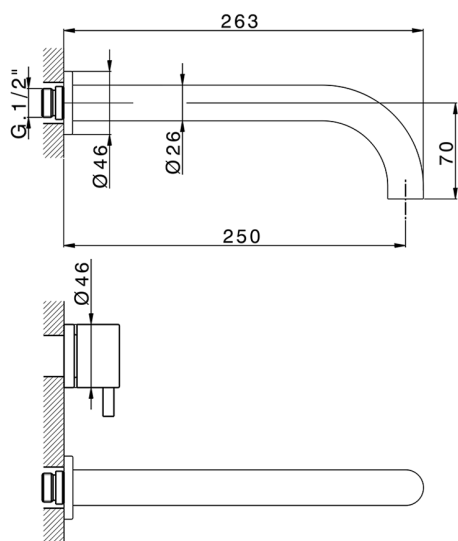

Exposed part for concealed washbasin mixer NUOVA KIRUNA_K2013511

MODEL **K2013511**

Exposed part for concealed washbasin mixer, without concealed part, spout L.250 mm, for items ZB033511

AVAILABLE FINISHINGS

-  **21** 21 Chrome
-  **26** 26 Old Copper
-  **2F** 2F Brushed Nickel
-  **2W** 2W Brushed Gold
-  **40** 40 Matt Black
-  **4Q** 4Q Matt White

CHARACTERISTICS

Installation **Concealed**

Required concealed parts **ZB033511**

Exposed part for concealed washbasin mixer NUOVA KIRUNA_K2013511

K2013511

<https://en.huberitalia.com/exposed-part-for-concealed-washbasin-mixer-nuova-kiruna-k2013511>

Concealed washbasin mixer CONCEALED_ZB033511

MODEL **ZB033511**

Concealed washbasin mixer, right headvalve - left headvalve

AVAILABLE FINISHINGS

04 04 Without finishing

CHARACTERISTICS

Installation **Concealed**

Concealed **1**

2026-06-26