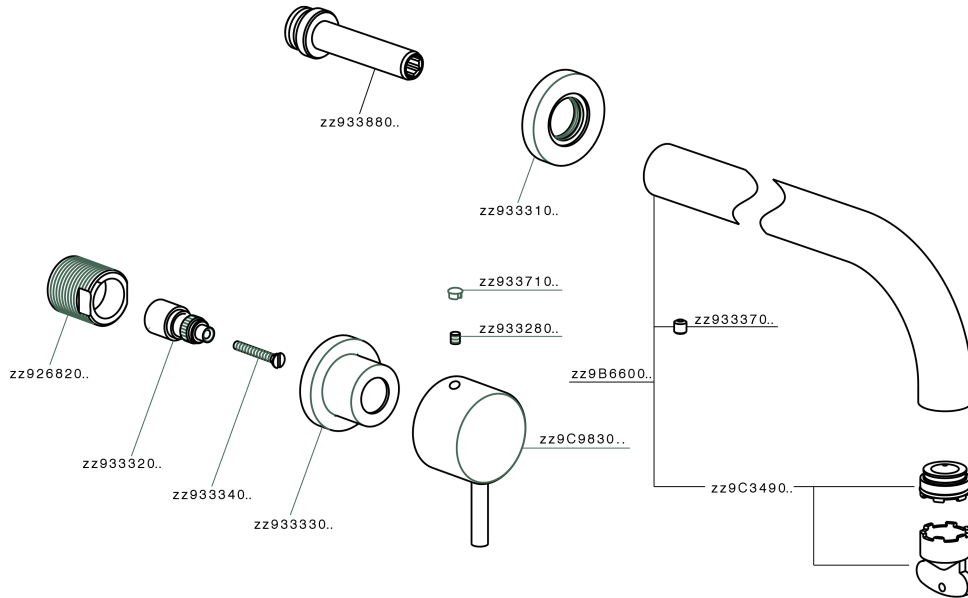

## Exposed part for concealed washbasin mixer NUOVA KIRUNA\_K2013511

K2013511

<https://en.huberitalia.com/exposed-part-for-concealed-washbasin-mixer-nuova-kiruna-k2013511>

## Concealed washbasin mixer CONCEALED\_ZB033511

ZB033511

<https://en.huberitalia.com/concealed-washbasin-mixer-concealed-zb033511>

2026-04-06