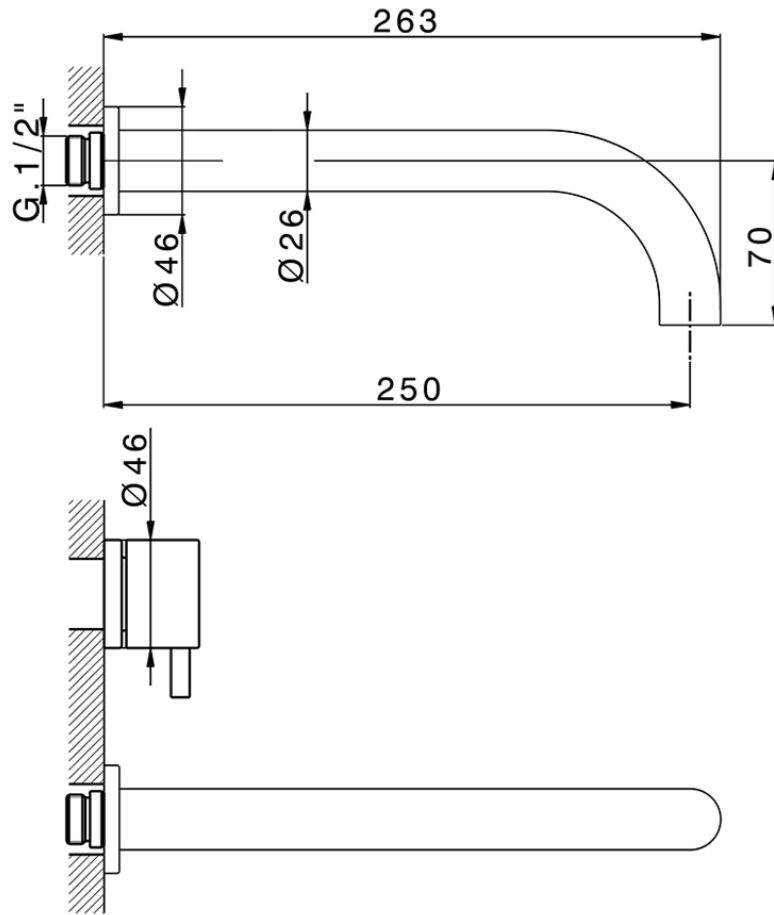

Exposed part for concealed washbasin mixer NUOVA KIRUNA\_K2013511

K2013511

<https://en.huberitalia.com/exposed-part-for-concealed-washbasin-mixer-nuova-kiruna-k2013511>

Serie's code	Size XX
CX 1351	20-35
CF 1351	20-35
CX 0331	20-35
CF 0331	20-35
CX 0200	20-35
CF 0200	20-35
BA 1351	20-35
GS 1351	20-35
GL 1351	20-35
MN 1351	20-35
LN 1351	20-35
LV 1351	33-48
LY 1351	33-48
CU 1351	33-48
SM 1351	30-45
AA 1351	10-30
AC 1351	10-30
AR 1351	15-25
PZ 1351	10-30
RG 1351	10-30
TS 1351	10-30
VT 1351	10-30
CS 1351	10-30
WA 1351	45-68
X1 1351	33-45
X2 1351	33-45
X3 1351	33-45
X4 1351	33-45
X5 1351	33-45
RI 1351	20-35
RM 1351	20-35

Limiti di tolleranza superficie piastrelle  
 Adjustment limits for finished tile surface  
 Limites de tolérance surface carrelage  
 Fliesenoberfläche  
 Superficie del azulejo

ZB033511

<https://en.huberitalia.com/concealed-washbasin-mixer-concealed-zb033511>