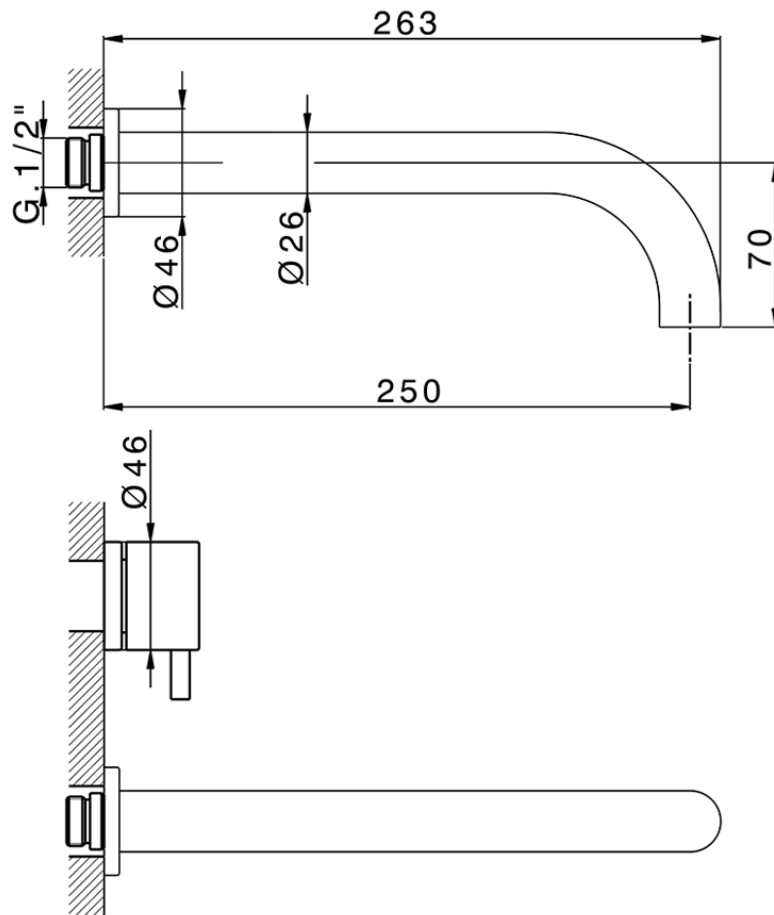

Exposed part for concealed washbasin mixer NUOVA KIRUNA_K2013511

K2013511

<https://en.huberitalia.com/exposed-part-for-concealed-washbasin-mixer-nuova-kiruna-k2013511>

Serie's code	Size XX
CX 1351	20-35
CF 1351	20-35
CX 0331	20-35
CF 0331	20-35
CX 0200	20-35
CF 0200	20-35
BA 1351	20-35
GS 1351	20-35
GL 1351	20-35
MN 1351	20-35
LN 1351	20-35
LV 1351	33-48
LY 1351	33-48
CU 1351	33-48
SM 1351	30-45
AA 1351	10-30
AC 1351	10-30
AR 1351	15-25
PZ 1351	10-30
RG 1351	10-30
TS 1351	10-30
VT 1351	10-30
CS 1351	10-30
WA 1351	45-68
X1 1351	33-45
X2 1351	33-45
X3 1351	33-45
X4 1351	33-45
X5 1351	33-45
RI 1351	20-35
RM 1351	20-35

Limiti di tolleranza superficie piastrelle
 Adjustment limits for finished tile surface
 Limites de tolérance surface carrelage
 Fliesenoberfläche
 Superficie del azulejo

ZB033511

<https://en.huberitalia.com/concealed-washbasin-mixer-concealed-zb033511>