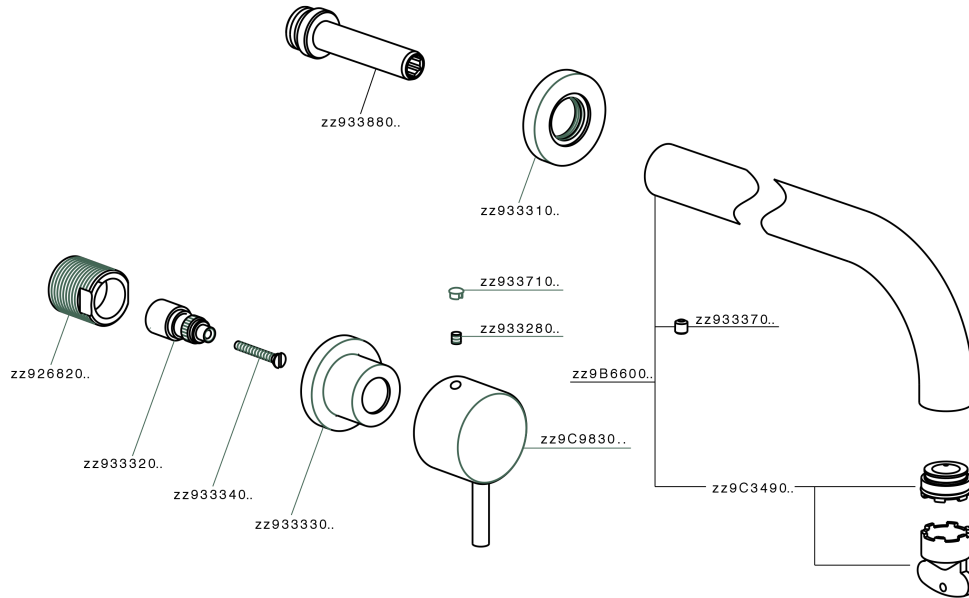

## Exposed part for concealed washbasin mixer NUOVA KIRUNA\_K2013511

K2013511

<https://en.huberitalia.com/exposed-part-for-concealed-washbasin-mixer-nuova-kiruna-k2013511>

## Concealed washbasin mixer CONCEALED\_ZB033511

ZB033511

<https://en.huberitalia.com/concealed-washbasin-mixer-concealed-zb033511>

2026-05-15