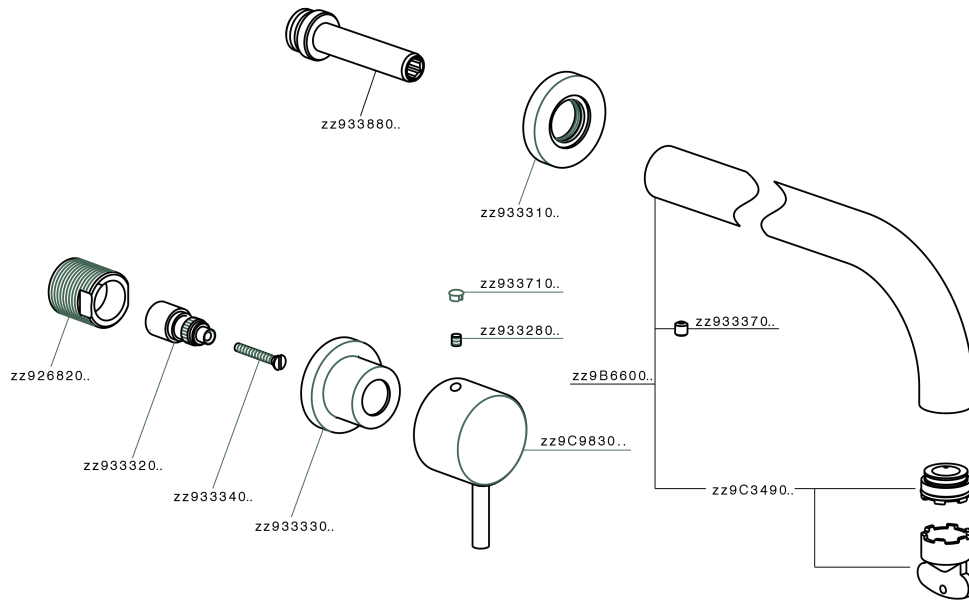

Exposed part for concealed washbasin mixer NUOVA KIRUNA_K2013511

MODEL **K2013511**

Exposed part for concealed washbasin mixer, without concealed part, spout L.250 mm, for items ZB033511

AVAILABLE FINISHINGS

-  **21** 21 Chrome
-  **26** 26 Old Copper
-  **2F** 2F Brushed Nickel
-  **2W** 2W Brushed Gold
-  **40** 40 Matt Black
-  **4Q** 4Q Matt White

CHARACTERISTICS

Installation **Concealed**

Required concealed parts **ZB033511**

Exposed part for concealed washbasin mixer NUOVA KIRUNA_K2013511

K2013511

<https://en.huberitalia.com/exposed-part-for-concealed-washbasin-mixer-nuova-kiruna-k2013511>

Concealed washbasin mixer CONCEALED_ZB033511

MODEL **ZB033511**

Concealed washbasin mixer, right headvalve - left headvalve

AVAILABLE FINISHINGS

04 04 Without finishing

CHARACTERISTICS

Installation **Concealed**

Concealed **1**

2026-06-06