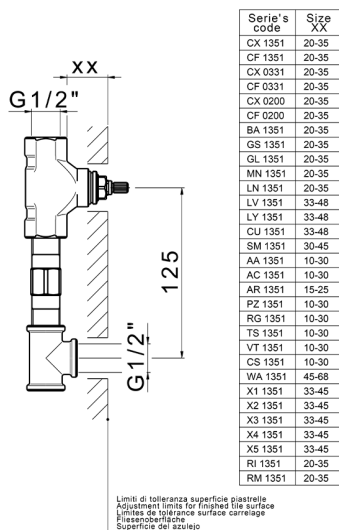

Exposed part for concealed washbasin mixer NUOVA KIRUNA_K2013511

MODEL **K2013511**

Exposed part for concealed washbasin mixer, without concealed part, spout L.250 mm, for items ZB033511

AVAILABLE FINISHINGS

-  **21** 21 Chrome
-  **26** 26 Old Copper
-  **2F** 2F Brushed Nickel
-  **2W** 2W Brushed Gold
-  **40** 40 Matt Black
-  **4Q** 4Q Matt White

CHARACTERISTICS

Installation **Concealed**

Required concealed parts **ZB033511**

Exposed part for concealed washbasin mixer NUOVA KIRUNA_K2013511

K2013511

<https://en.huberitalia.com/exposed-part-for-concealed-washbasin-mixer-nuova-kiruna-k2013511>

Concealed washbasin mixer CONCEALED_ZB033511

MODEL **ZB033511**

Concealed washbasin mixer, right headvalve - left headvalve

AVAILABLE FINISHINGS

04 04 Without finishing

CHARACTERISTICS

Installation **Concealed**

Concealed **1**

2026-04-05