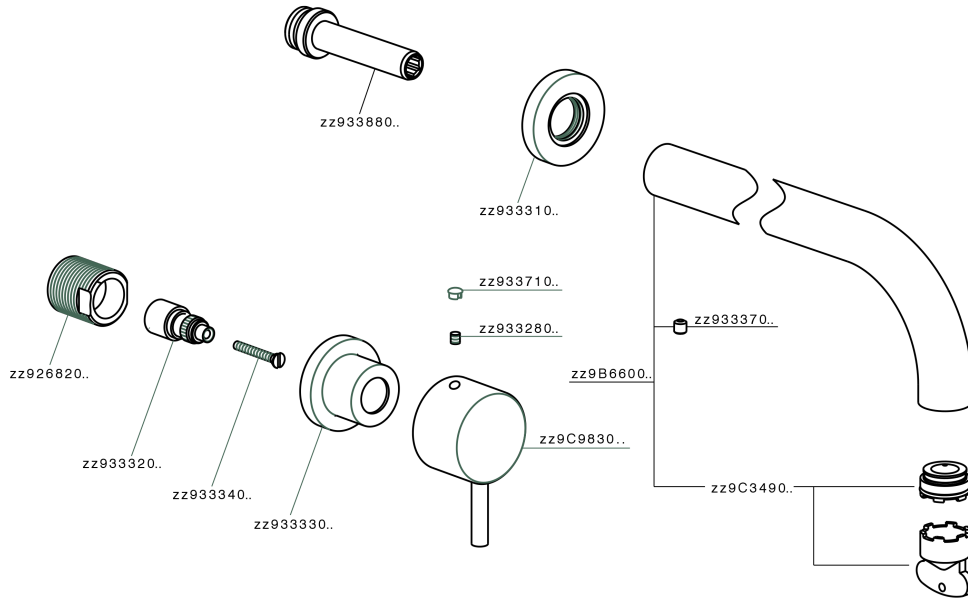

Exposed part for concealed washbasin mixer NUOVA KIRUNA_K2013511

MODEL **K2013511**

Exposed part for concealed washbasin mixer, without concealed part, spout L.250 mm, for items ZB033511

AVAILABLE FINISHINGS

-  **21** 21 Chrome
-  **26** 26 Old Copper
-  **2F** 2F Brushed Nickel
-  **2W** 2W Brushed Gold
-  **40** 40 Matt Black
-  **4Q** 4Q Matt White

CHARACTERISTICS

Installation **Concealed**

Required concealed parts **ZB033511**

Exposed part for concealed washbasin mixer NUOVA KIRUNA_K2013511

K2013511

<https://en.huberitalia.com/exposed-part-for-concealed-washbasin-mixer-nuova-kiruna-k2013511>

Concealed washbasin mixer CONCEALED_ZB033511

MODEL **ZB033511**

Concealed washbasin mixer, right headvalve - left headvalve

AVAILABLE FINISHINGS

04 04 Without finishing

CHARACTERISTICS

Installation **Concealed**

Concealed **1**

2026-04-05