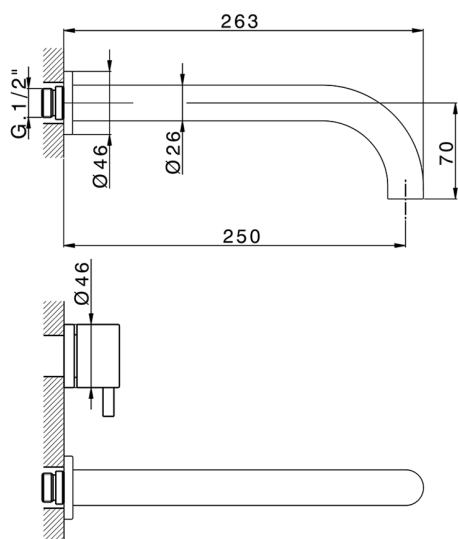

Exposed part for concealed washbasin mixer NUOVA KIRUNA_K2013511

MODEL **K2013511**

Exposed part for concealed washbasin mixer, without concealed part, spout L.250 mm, for items ZB033511

AVAILABLE FINISHINGS

-  **21** 21 Chrome
-  **26** 26 Old Copper
-  **2F** 2F Brushed Nickel
-  **2W** 2W Brushed Gold
-  **40** 40 Matt Black
-  **4Q** 4Q Matt White

CHARACTERISTICS

Installation **Concealed**

Required concealed parts **ZB033511**

Exposed part for concealed washbasin mixer NUOVA KIRUNA_K2013511

K2013511

<https://en.huberitalia.com/exposed-part-for-concealed-washbasin-mixer-nuova-kiruna-k2013511>

Concealed washbasin mixer CONCEALED_ZB033511

MODEL **ZB033511**

Concealed washbasin mixer, right headvalve - left headvalve

AVAILABLE FINISHINGS

04 04 Without finishing

CHARACTERISTICS

Installation **Concealed**

Concealed **1**

2026-06-06