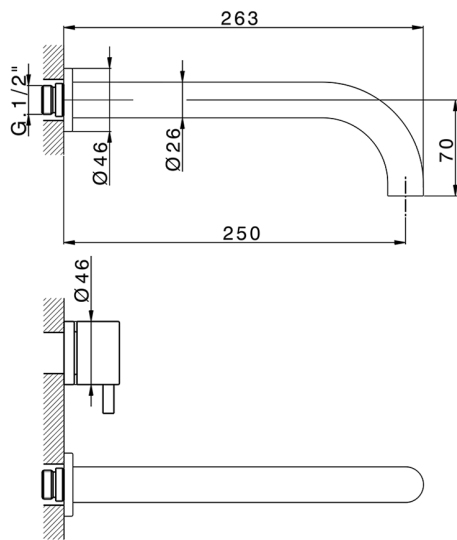

Exposed part for concealed washbasin mixer NUOVA KIRUNA_K2013511

MODEL **K2013511**

Exposed part for concealed washbasin mixer, without concealed part, spout L.250 mm, for items ZB033511

AVAILABLE FINISHINGS

-  **21** 21 Chrome
-  **26** 26 Old Copper
-  **2F** 2F Brushed Nickel
-  **2W** 2W Brushed Gold
-  **40** 40 Matt Black
-  **4Q** 4Q Matt White

CHARACTERISTICS

Installation **Concealed**

Required concealed parts **ZB033511**

Exposed part for concealed washbasin mixer NUOVA KIRUNA_K2013511

K2013511

<https://en.huberitalia.com/exposed-part-for-concealed-washbasin-mixer-nuova-kiruna-k2013511>

Concealed washbasin mixer CONCEALED_ZB033511

MODEL **ZB033511**

Concealed washbasin mixer, right headvalve - left headvalve

AVAILABLE FINISHINGS

04 04 Without finishing

CHARACTERISTICS

Installation **Concealed**

Concealed **1**

2026-04-05