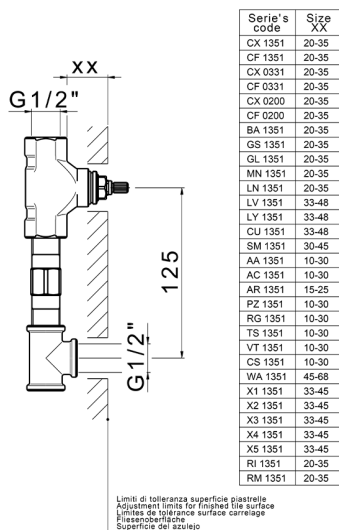

Exposed part for concealed washbasin mixer NUOVA KIRUNA_K2013511

MODEL **K2013511**

Exposed part for concealed washbasin mixer, without concealed part, spout L.250 mm, for items ZB033511

AVAILABLE FINISHINGS

-  **21** 21 Chrome
-  **26** 26 Old Copper
-  **2F** 2F Brushed Nickel
-  **2W** 2W Brushed Gold
-  **40** 40 Matt Black
-  **4Q** 4Q Matt White

CHARACTERISTICS

Installation **Concealed**

Required concealed parts **ZB033511**

Exposed part for concealed washbasin mixer NUOVA KIRUNA_K2013511

K2013511

<https://en.huberitalia.com/exposed-part-for-concealed-washbasin-mixer-nuova-kiruna-k2013511>

Concealed washbasin mixer CONCEALED_ZB033511

MODEL **ZB033511**

Concealed washbasin mixer, right headvalve - left headvalve

AVAILABLE FINISHINGS

04 04 Without finishing

CHARACTERISTICS

Installation **Concealed**

Concealed **1**

2026-06-06