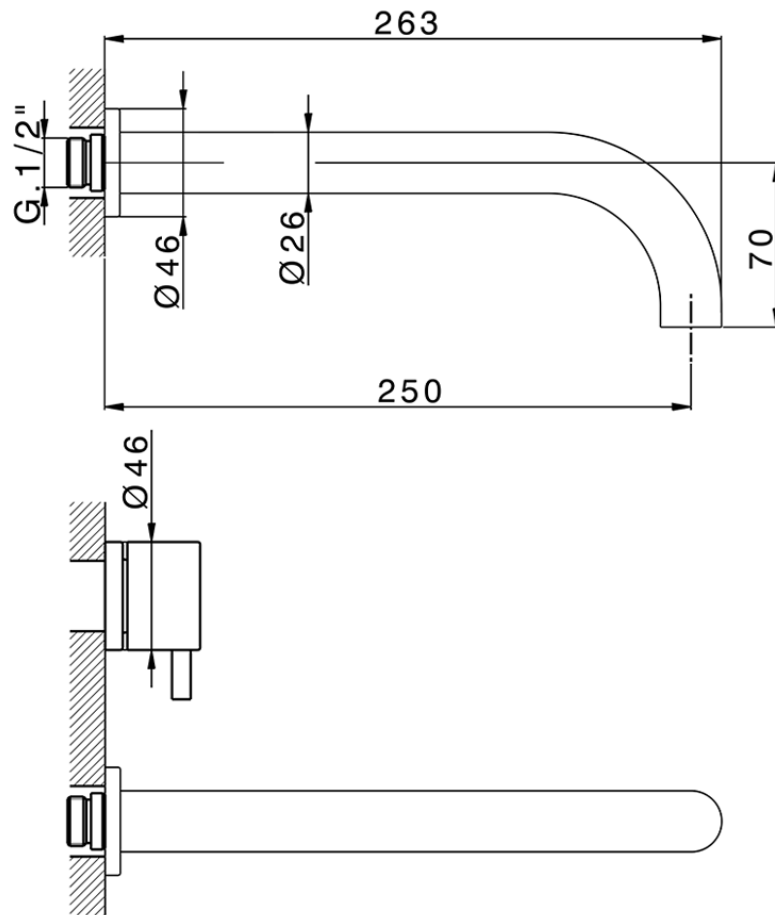

Exposed part for concealed washbasin mixer NUOVA KIRUNA_K2013511

K2013511

<https://en.huberitalia.com/exposed-part-for-concealed-washbasin-mixer-nuova-kiruna-k2013511>

Serie's code	Size XX
CX 1351	20-35
CF 1351	20-35
CX 0331	20-35
CF 0331	20-35
CX 0200	20-35
CF 0200	20-35
BA 1351	20-35
GS 1351	20-35
GL 1351	20-35
MN 1351	20-35
LN 1351	20-35
LV 1351	33-48
LY 1351	33-48
CU 1351	33-48
SM 1351	30-45
AA 1351	10-30
AC 1351	10-30
AR 1351	15-25
PZ 1351	10-30
RG 1351	10-30
TS 1351	10-30
VT 1351	10-30
CS 1351	10-30
WA 1351	45-68
X1 1351	33-45
X2 1351	33-45
X3 1351	33-45
X4 1351	33-45
X5 1351	33-45
RI 1351	20-35
RM 1351	20-35

Limiti di tolleranza superficie piastrelle
 Adjustment limits for finished tile surface
 Limites de tolérance surface carrelage
 Fliesenoberfläche
 Superficie del azulejo

ZB033511

<https://en.huberitalia.com/concealed-washbasin-mixer-concealed-zb033511>