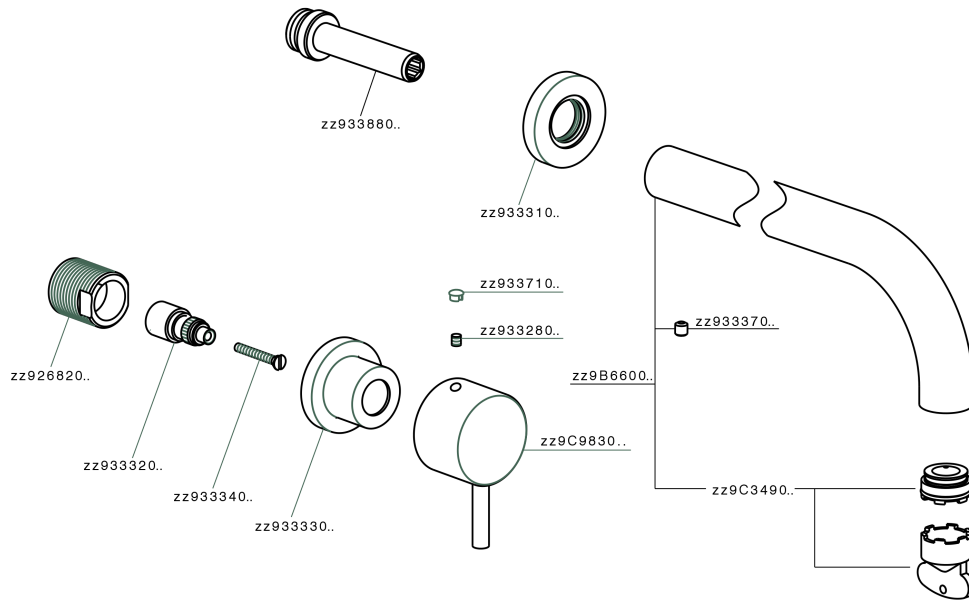

Exposed part for concealed washbasin mixer NUOVA KIRUNA_K2013511

K2013511

<https://en.huberitalia.com/exposed-part-for-concealed-washbasin-mixer-nuova-kiruna-k2013511>

Concealed washbasin mixer CONCEALED_ZB033511

ZB033511

<https://en.huberitalia.com/concealed-washbasin-mixer-concealed-zb033511>

2026-06-06