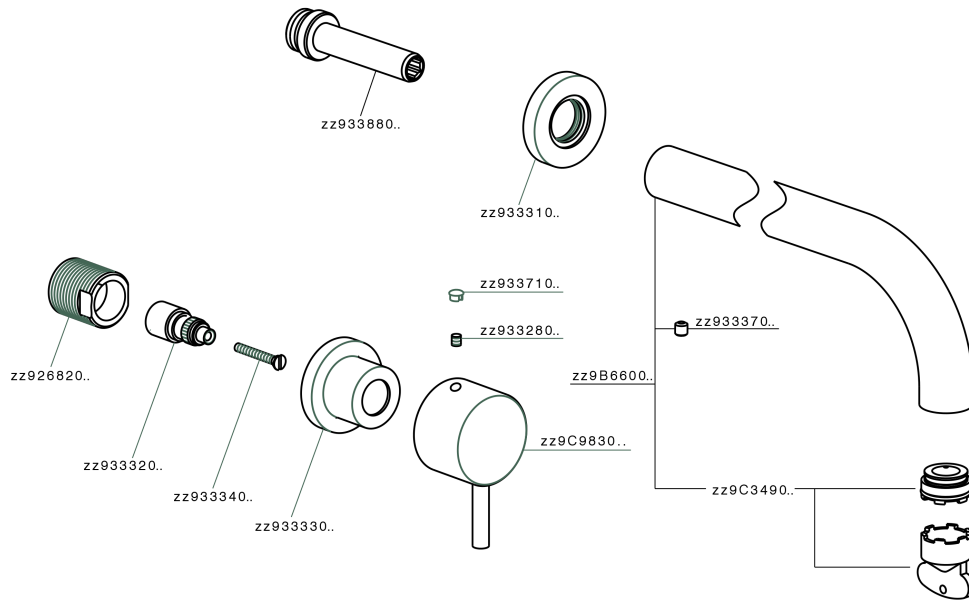

Exposed part for concealed washbasin mixer NUOVA KIRUNA_K2013511

K2013511

<https://en.huberitalia.com/exposed-part-for-concealed-washbasin-mixer-nuova-kiruna-k2013511>

Concealed washbasin mixer CONCEALED_ZB033511

ZB033511

<https://en.huberitalia.com/concealed-washbasin-mixer-concealed-zb033511>

2026-04-05