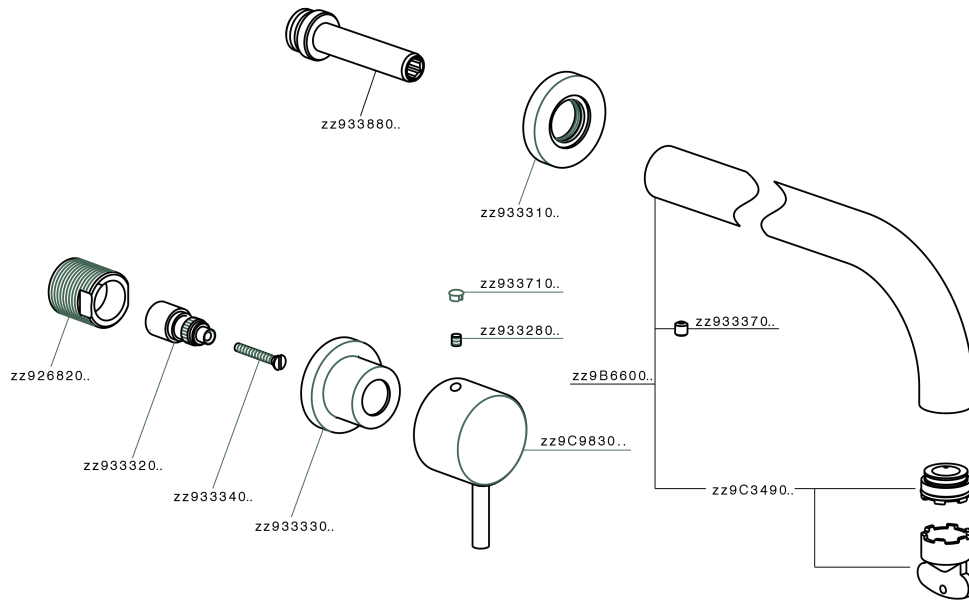

Exposed part for concealed washbasin mixer NUOVA KIRUNA_K2013511

MODEL **K2013511**

Exposed part for concealed washbasin mixer, without concealed part, spout L.250 mm, for items ZB033511

AVAILABLE FINISHINGS

-  **21** 21 Chrome
-  **26** 26 Old Copper
-  **2F** 2F Brushed Nickel
-  **2W** 2W Brushed Gold
-  **40** 40 Matt Black
-  **4Q** 4Q Matt White

CHARACTERISTICS

Installation **Concealed**

Required concealed parts **ZB033511**

Exposed part for concealed washbasin mixer NUOVA KIRUNA_K2013511

K2013511

<https://en.huberitalia.com/exposed-part-for-concealed-washbasin-mixer-nuova-kiruna-k2013511>

Concealed washbasin mixer CONCEALED_ZB033511

MODEL **ZB033511**

Concealed washbasin mixer, right headvalve - left headvalve

AVAILABLE FINISHINGS

04 04 Without finishing

CHARACTERISTICS

Installation **Concealed**

Concealed **1**

2026-06-09