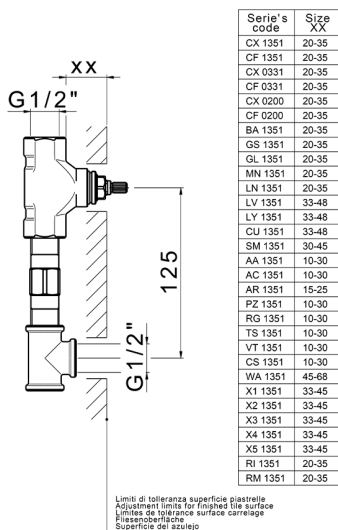

Exposed part for concealed washbasin mixer NUOVA KIRUNA_K2013511

MODEL **K2013511**

Exposed part for concealed washbasin mixer, without concealed part, spout L.250 mm, for items ZB033511

AVAILABLE FINISHINGS

-  **21** 21 Chrome
-  **26** 26 Old Copper
-  **2F** 2F Brushed Nickel
-  **2W** 2W Brushed Gold
-  **40** 40 Matt Black
-  **4Q** 4Q Matt White

CHARACTERISTICS

Installation **Concealed**

Required concealed parts **ZB033511**

Exposed part for concealed washbasin mixer NUOVA KIRUNA_K2013511

K2013511

<https://en.huberitalia.com/exposed-part-for-concealed-washbasin-mixer-nuova-kiruna-k2013511>

Concealed washbasin mixer CONCEALED_ZB033511

MODEL **ZB033511**

Concealed washbasin mixer, right headvalve - left headvalve

AVAILABLE FINISHINGS

04 04 Without finishing

CHARACTERISTICS

Installation **Concealed**

Concealed **1**

2026-06-09