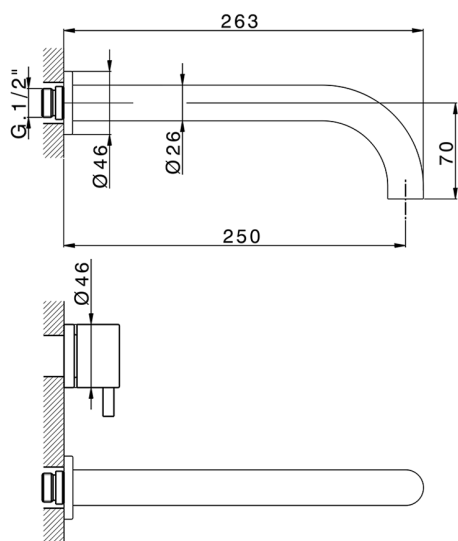

Exposed part for concealed washbasin mixer NUOVA KIRUNA_K2013511

MODEL **K2013511**

Exposed part for concealed washbasin mixer, without concealed part, spout L.250 mm, for items ZB033511

AVAILABLE FINISHINGS

-  **21** 21 Chrome
-  **26** 26 Old Copper
-  **2F** 2F Brushed Nickel
-  **2W** 2W Brushed Gold
-  **40** 40 Matt Black
-  **4Q** 4Q Matt White

CHARACTERISTICS

Installation **Concealed**

Required concealed parts **ZB033511**

Exposed part for concealed washbasin mixer NUOVA KIRUNA_K2013511

K2013511

<https://en.huberitalia.com/exposed-part-for-concealed-washbasin-mixer-nuova-kiruna-k2013511>

Concealed washbasin mixer CONCEALED_ZB033511

MODEL **ZB033511**

Concealed washbasin mixer, right headvalve - left headvalve

AVAILABLE FINISHINGS

04 04 Without finishing

CHARACTERISTICS

Installation **Concealed**

Concealed **1**

2026-06-09