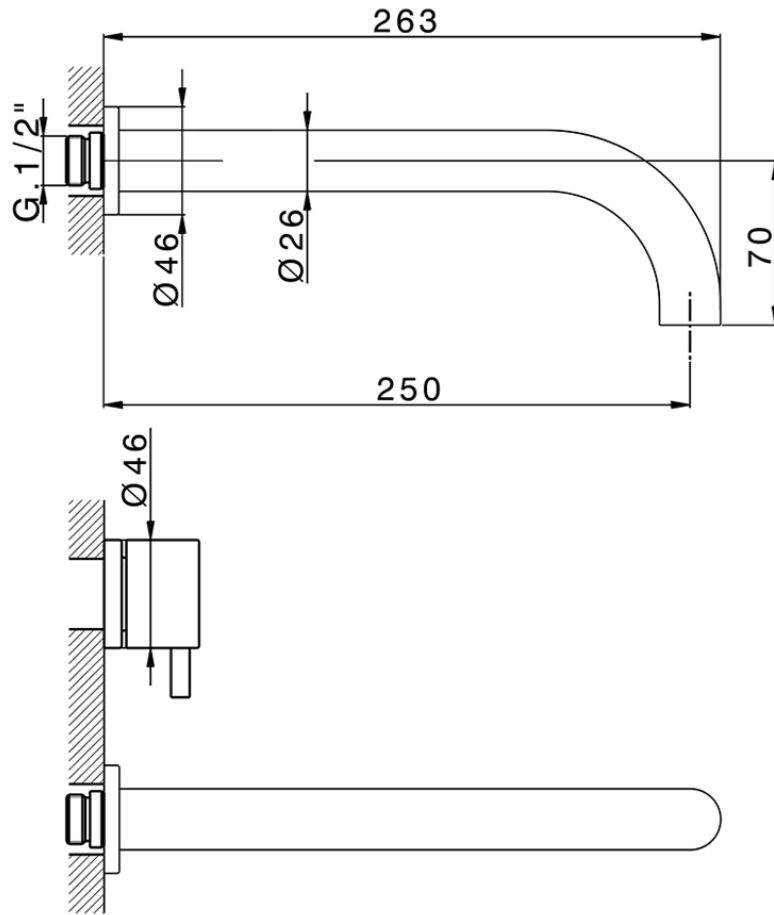

Exposed part for concealed washbasin mixer NUOVA KIRUNA_K2013511

K2013511

<https://en.huberitalia.com/exposed-part-for-concealed-washbasin-mixer-nuova-kiruna-k2013511>

Serie's code	Size XX
CX 1351	20-35
CF 1351	20-35
CX 0331	20-35
CF 0331	20-35
CX 0200	20-35
CF 0200	20-35
BA 1351	20-35
GS 1351	20-35
GL 1351	20-35
MN 1351	20-35
LN 1351	20-35
LV 1351	33-48
LY 1351	33-48
CU 1351	33-48
SM 1351	30-45
AA 1351	10-30
AC 1351	10-30
AR 1351	15-25
PZ 1351	10-30
RG 1351	10-30
TS 1351	10-30
VT 1351	10-30
CS 1351	10-30
WA 1351	45-68
X1 1351	33-45
X2 1351	33-45
X3 1351	33-45
X4 1351	33-45
X5 1351	33-45
RI 1351	20-35
RM 1351	20-35

Limiti di tolleranza superficie piastrelle
 Adjustment limits for finished tile surface
 Limites de tolérance surface carrelage
 Fliesenoberfläche
 Superficie del azulejo

ZB033511

<https://en.huberitalia.com/concealed-washbasin-mixer-concealed-zb033511>