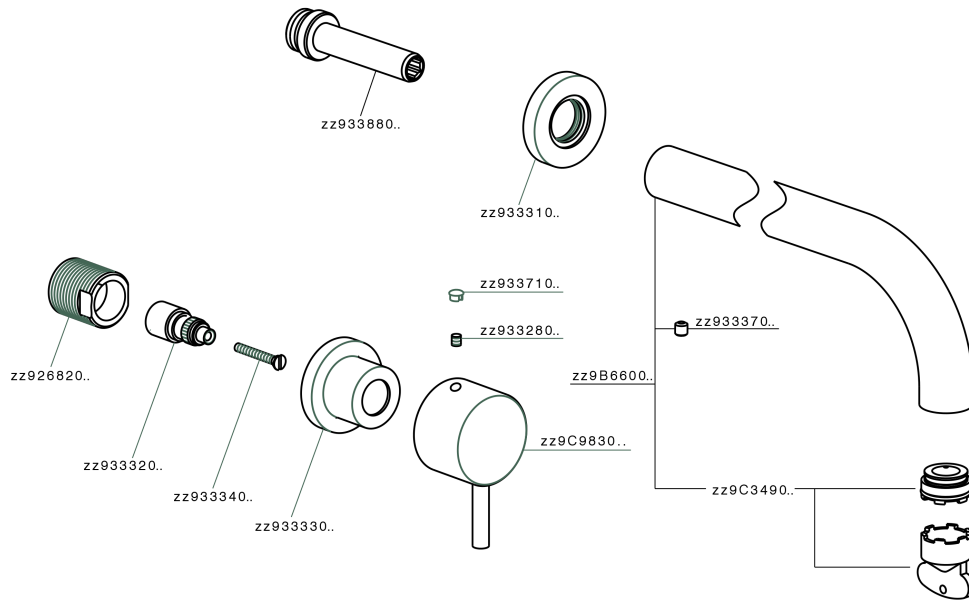

Exposed part for concealed washbasin mixer NUOVA KIRUNA_K2013511

K2013511

<https://en.huberitalia.com/exposed-part-for-concealed-washbasin-mixer-nuova-kiruna-k2013511>

Concealed washbasin mixer CONCEALED_ZB033511

ZB033511

<https://en.huberitalia.com/concealed-washbasin-mixer-concealed-zb033511>

2026-04-08