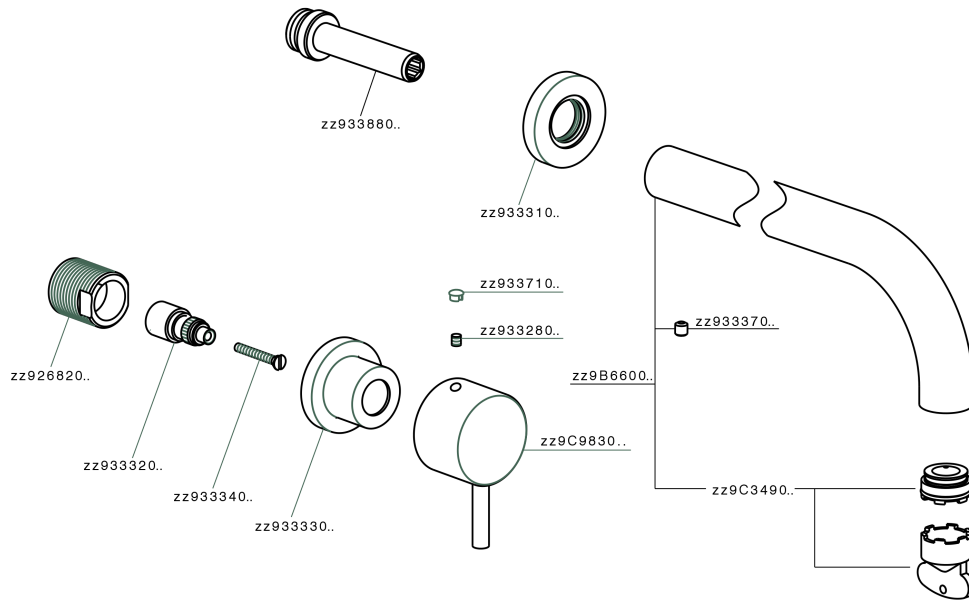

Exposed part for concealed washbasin mixer NUOVA KIRUNA_K2013511

K2013511

<https://en.huberitalia.com/exposed-part-for-concealed-washbasin-mixer-nuova-kiruna-k2013511>

Concealed washbasin mixer CONCEALED_ZB033511

ZB033511

<https://en.huberitalia.com/concealed-washbasin-mixer-concealed-zb033511>

2026-06-13