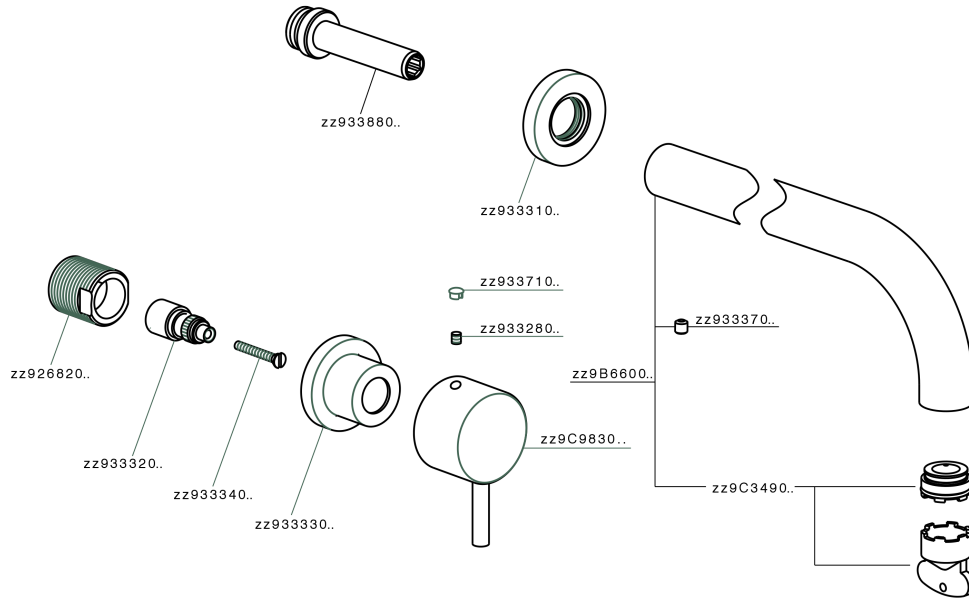

Exposed part for concealed washbasin mixer NUOVA KIRUNA_K2013511

MODEL **K2013511**

Exposed part for concealed washbasin mixer, without concealed part, spout L.250 mm, for items ZB033511

AVAILABLE FINISHINGS

-  **21** 21 Chrome
-  **26** 26 Old Copper
-  **2F** 2F Brushed Nickel
-  **2W** 2W Brushed Gold
-  **40** 40 Matt Black
-  **4Q** 4Q Matt White

CHARACTERISTICS

Installation **Concealed**

Required concealed parts **ZB033511**

Exposed part for concealed washbasin mixer NUOVA KIRUNA_K2013511

K2013511

<https://en.huberitalia.com/exposed-part-for-concealed-washbasin-mixer-nuova-kiruna-k2013511>

Concealed washbasin mixer CONCEALED_ZB033511

MODEL **ZB033511**

Concealed washbasin mixer, right headvalve - left headvalve

AVAILABLE FINISHINGS

04 04 Without finishing

CHARACTERISTICS

Installation **Concealed**

Concealed **1**

2026-04-08