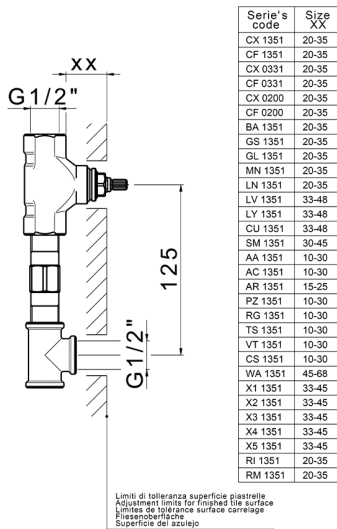

Exposed part for concealed washbasin mixer NUOVA KIRUNA_K2013511

MODEL **K2013511**

Exposed part for concealed washbasin mixer, without concealed part, spout L.250 mm, for items ZB033511

AVAILABLE FINISHINGS

-  **21** 21 Chrome
-  **26** 26 Old Copper
-  **2F** 2F Brushed Nickel
-  **2W** 2W Brushed Gold
-  **40** 40 Matt Black
-  **4Q** 4Q Matt White

CHARACTERISTICS

Installation **Concealed**

Required concealed parts **ZB033511**

Exposed part for concealed washbasin mixer NUOVA KIRUNA_K2013511

K2013511

<https://en.huberitalia.com/exposed-part-for-concealed-washbasin-mixer-nuova-kiruna-k2013511>

Concealed washbasin mixer CONCEALED_ZB033511

MODEL **ZB033511**

Concealed washbasin mixer, right headvalve - left headvalve

AVAILABLE FINISHINGS

04 04 Without finishing

CHARACTERISTICS

Installation **Concealed**

Concealed **1**

2026-04-08