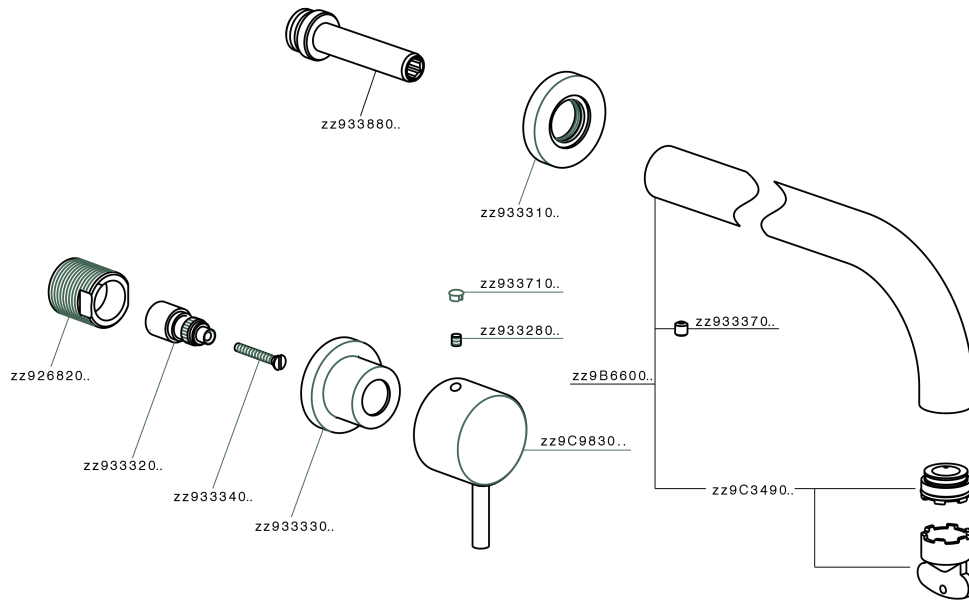

## Exposed part for concealed washbasin mixer NUOVA KIRUNA\_K2013511

MODEL **K2013511**

Exposed part for concealed washbasin mixer, without concealed part, spout L.250 mm, for items ZB033511

### CHARACTERISTICS

Installation **Concealed**

Required concealed parts **ZB033511**

## Exposed part for concealed washbasin mixer NUOVA KIRUNA\_K2013511

K2013511

<https://en.huberitalia.com/exposed-part-for-concealed-washbasin-mixer-nuova-kiruna-k2013511>

## Concealed washbasin mixer CONCEALED\_ZB033511

MODEL **ZB033511**

Concealed washbasin mixer, right headvalve - left headvalve

AVAILABLE FINISHINGS

**04** 04 Without finishing

CHARACTERISTICS

Installation **Concealed**