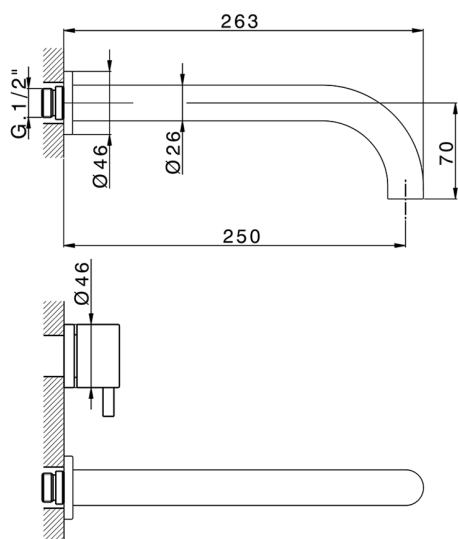

Exposed part for concealed washbasin mixer NUOVA KIRUNA_K2013511

MODEL **K2013511**

Exposed part for concealed washbasin mixer, without concealed part, spout L.250 mm, for items ZB033511

AVAILABLE FINISHINGS

-  **21** 21 Chrome
-  **26** 26 Old Copper
-  **2F** 2F Brushed Nickel
-  **2W** 2W Brushed Gold
-  **40** 40 Matt Black
-  **4Q** 4Q Matt White

CHARACTERISTICS

Installation **Concealed**

Required concealed parts **ZB033511**

Exposed part for concealed washbasin mixer NUOVA KIRUNA_K2013511

K2013511

<https://en.huberitalia.com/exposed-part-for-concealed-washbasin-mixer-nuova-kiruna-k2013511>

Concealed washbasin mixer CONCEALED_ZB033511

MODEL **ZB033511**

Concealed washbasin mixer, right headvalve - left headvalve

AVAILABLE FINISHINGS

04 04 Without finishing

CHARACTERISTICS

Installation **Concealed**

Concealed **1**

2026-04-08