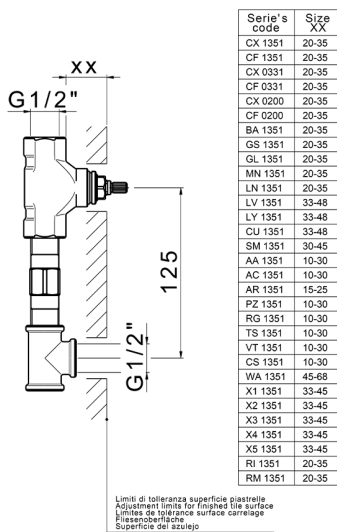

CHARACTERISTICS

Installation **Concealed**

Concealed **1**