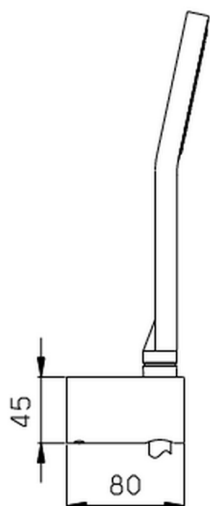

## Shower set SHOWER\_SS018220

MODEL **SS018220**

Shower set, Wall mounted handshower bracket, D.105 mm ABS one spray handshower, 150 cm smooth SILVERFLEX Flexible Hose

AVAILABLE FINISHINGS

CHARACTERISTICS