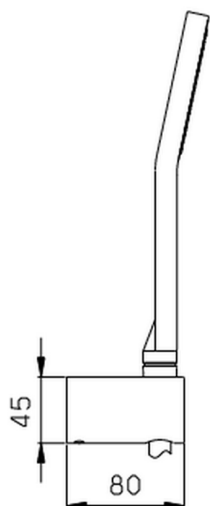

Shower set SHOWER_SS018220

MODEL **SS018220**

Shower set, Wall mounted handshower bracket, D.105 mm ABS one spray handshower, 150 cm smooth SILVERFLEX Flexible Hose

AVAILABLE FINISHINGS

CHARACTERISTICS

2026-04-28