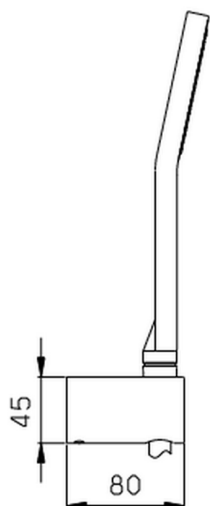

Shower set SHOWER_SS018220

MODEL **SS018220**

Shower set, Wall mounted handshower bracket, D.105 mm ABS one spray handshower, 150 cm smooth SILVERFLEX Flexible Hose

AVAILABLE FINISHINGS

CHARACTERISTICS

2026-06-08