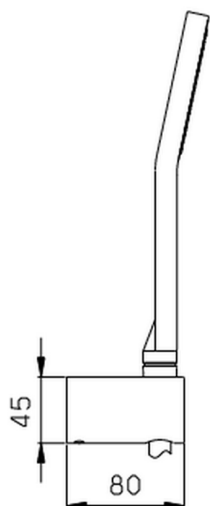

Shower set SHOWER_SS018220

MODEL **SS018220**

Shower set, Wall mounted handshower bracket, D.105 mm ABS one spray handshower, 150 cm smooth SILVERFLEX Flexible Hose

AVAILABLE FINISHINGS

CHARACTERISTICS

2026-04-07