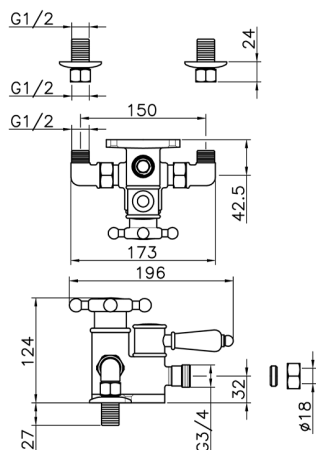

Thermostatic shower mixer VICTORIAN_150.VT51H.

MODEL **150.VT51H.**

Thermostatic shower mixer, without shower set, 3/4" M Flexible Connection

AVAILABLE FINISHINGS

-  **AC** AC Satin Brushed Nickel
-  **AG** AG Antique Gold
-  **BA** BA Old Bronze
-  **CR** CR Chrome
-  **2W** 2W Brushed Gold

CHARACTERISTICS

Cartridge Spare Parts **24.04A.PP**

8x20 Plus P Thermostatic Valve

Thermostatic

The Huber thermostatic is your personal water manager, helping you to handle, control and save water and energy.