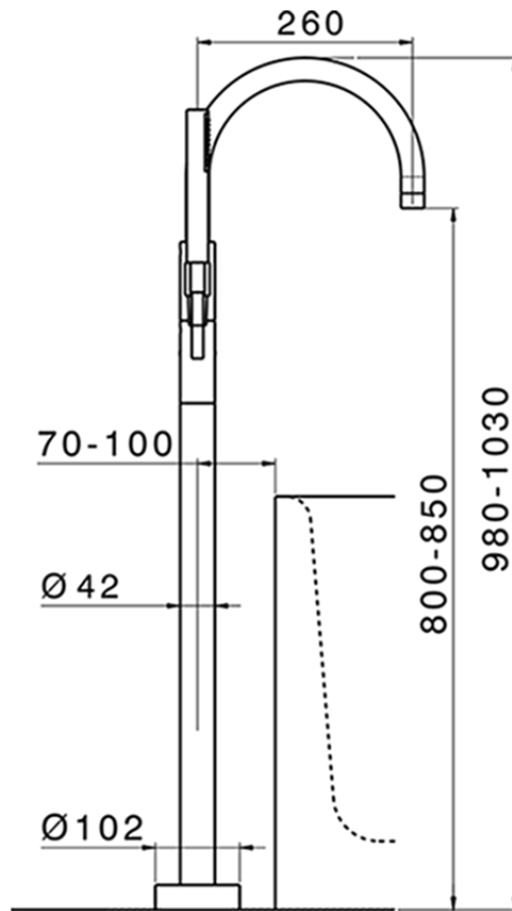

Exposed part for single-lever bath shower mixer TRATTO EVO_TV014200

TV014200

<https://en.huberitalia.com/exposed-part-for-single-lever-bath-shower-mixer-tratto-evo-tv014200>

ZB004510

<https://en.huberitalia.com/concealed-part-single-lever-free-standing-concealed-zb004510>