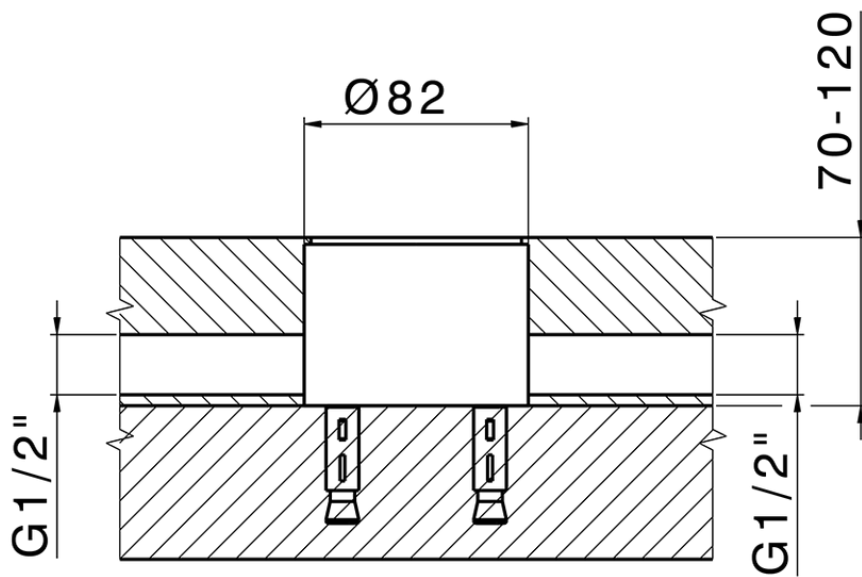

## Exposed part for single-lever bath shower mixer TRATTO EVO\_TV014200

TV014200

<https://en.huberitalia.com/exposed-part-for-single-lever-bath-shower-mixer-tratto-evo-tv014200>

ZB004510

<https://en.huberitalia.com/concealed-part-single-lever-free-standing-concealed-zb004510>