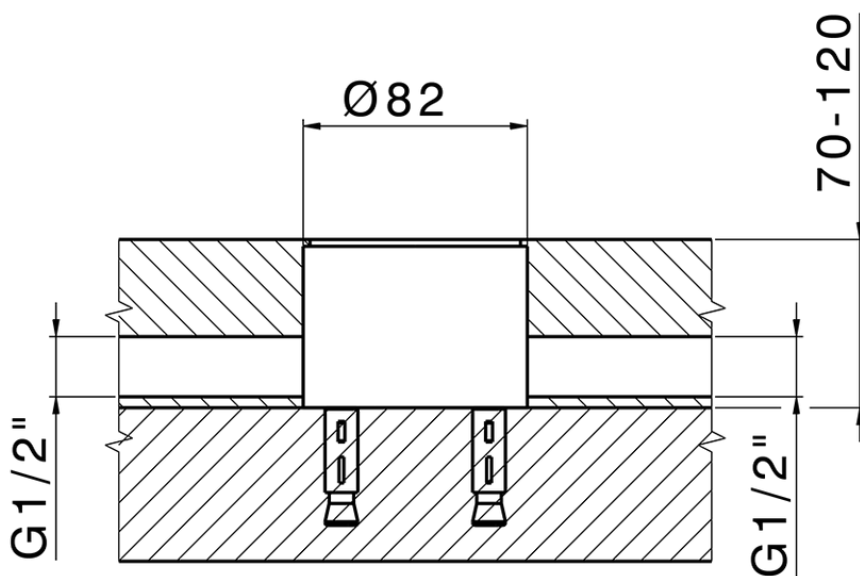

Exposed part for single-lever bath shower mixer TRATTO EVO_TV014200

TV014200

<https://en.huberitalia.com/exposed-part-for-single-lever-bath-shower-mixer-tratto-evo-tv014200>

ZB004510

<https://en.huberitalia.com/concealed-part-single-lever-free-standing-concealed-zb004510>