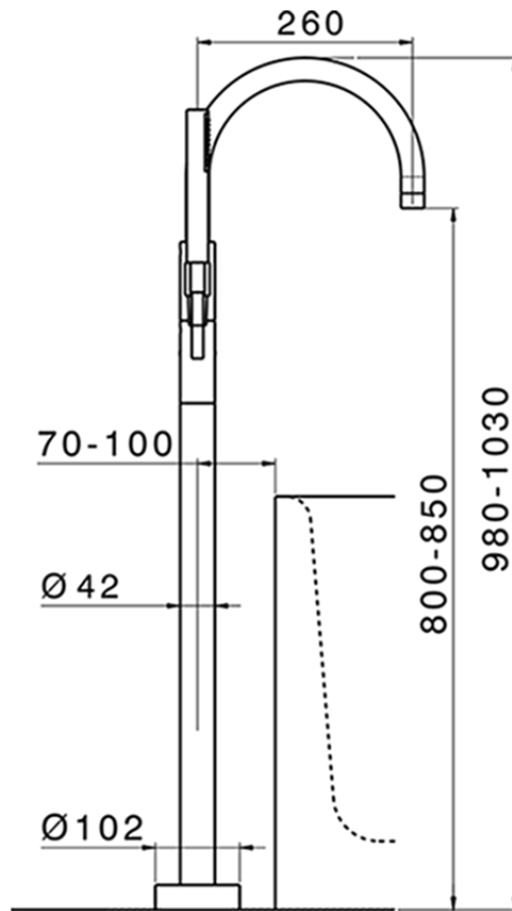

## Exposed part for single-lever bath shower mixer TRATTO EVO\_TV014200

TV014200

<https://en.huberitalia.com/exposed-part-for-single-lever-bath-shower-mixer-tratto-evo-tv014200>

ZB004510

<https://en.huberitalia.com/concealed-part-single-lever-free-standing-concealed-zb004510>