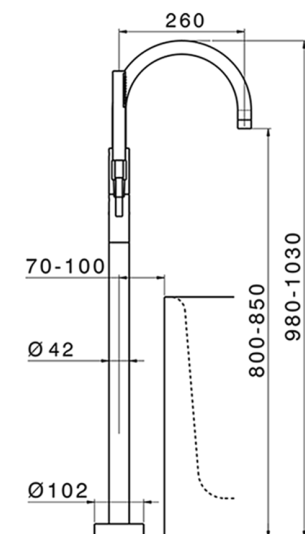

Exposed part for single-lever bath shower mixer TRATTO EVO_TV014200

MODEL **TV014200**

Exposed part for single-lever bath shower mixer, handshower holder on column, 26 mm ABS minimalistic one spray handshower, 150 cm smooth SUPREME Flexible Hose, without concealed part (for item ZB004510)

AVAILABLE FINISHINGS

CHARACTERISTICS

Cartridge Spare Parts **ZZ95409000**

35 mm Cartridge

Installation **Concealed**

Required concealed parts **ZB004510**

EcoStop

EcoStop feature limits water flow to approximately 50% of maximum output with one point of resistance on setting. Push slightly past the middle stop only when full water output is required. This will save water up to 50%.

Concealed part single lever free-standing CONCEALED_ZB004510

MODEL **ZB004510**

Floor mounted concealed part, for free-standing mixer

AVAILABLE FINISHINGS

 **04** 04 Without finishing

CHARACTERISTICS

Installation	Concealed
Concealed	1