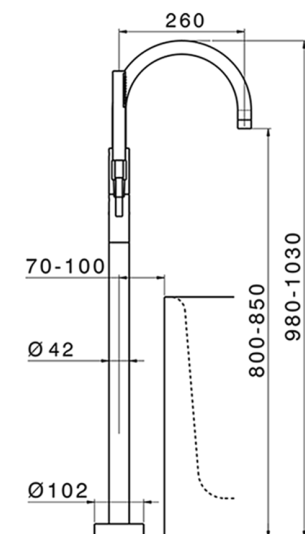

Exposed part for single-lever bath shower mixer TRATTO EVO_TV014200

MODEL **TV014200**

Exposed part for single-lever bath shower mixer, handshower holder on column, 26 mm ABS minimalistic one spray handshower, 150 cm smooth SUPREME Flexible Hose, without concealed part (for item ZB004510)

AVAILABLE FINISHINGS

CHARACTERISTICS

Cartridge Spare Parts **ZZ95409000**

35 mm Cartridge

Installation **Concealed**

Required concealed parts **ZB004510**

EcoStop

EcoStop feature limits water flow to approximately 50% of maximum output with one point of resistance on setting. Push slightly past the middle stop only when full water output is required. This will save water up to 50%.

Concealed part single lever free-standing CONCEALED_ZB004510

MODEL **ZB004510**

Floor mounted concealed part, for free-standing mixer

AVAILABLE FINISHINGS

04 04 Without finishing

CHARACTERISTICS

Installation	Concealed
Concealed	1