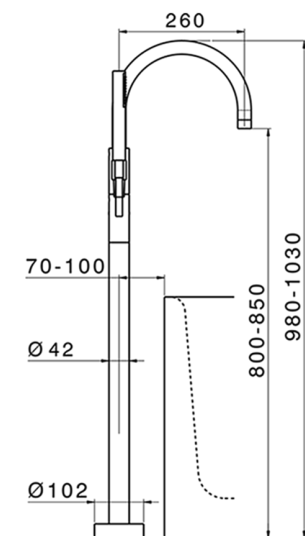

Exposed part for single-lever bath shower mixer TRATTO EVO_TV014200

MODEL **TV014200**

Exposed part for single-lever bath shower mixer, handshower holder on column, 26 mm ABS minimalistic one spray handshower, 150 cm smooth SUPREME Flexible Hose, without concealed part (for item ZB004510)

AVAILABLE FINISHINGS

CHARACTERISTICS

Cartridge Spare Parts **ZZ95409000**

35 mm Cartridge

Installation **Concealed**

Required concealed parts **ZB004510**

EcoStop

EcoStop feature limits water flow to approximately 50% of maximum output with one point of resistance on setting. Push slightly past the middle stop only when full water output is required. This will save water up to 50%.

Concealed part single lever free-standing CONCEALED_ZB004510

MODEL **ZB004510**

Floor mounted concealed part, for free-standing mixer

AVAILABLE FINISHINGS

 **04** 04 Without finishing

CHARACTERISTICS

Installation	Concealed
Concealed	1