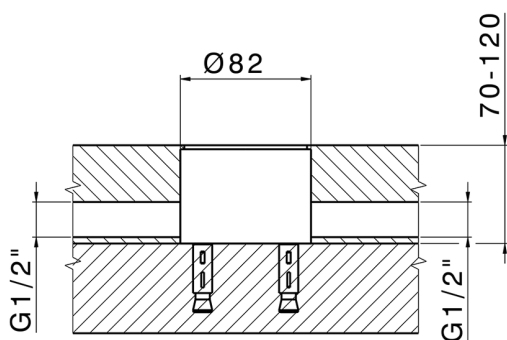

Exposed part for single-lever bath shower mixer TRATTO EVO_TV014200

MODEL **TV014200**

Exposed part for single-lever bath shower mixer, handshower holder on column, 26 mm ABS minimalistic one spray handshower, 150 cm smooth SUPREME Flexible Hose, without concealed part (for item ZB004510)

AVAILABLE FINISHINGS

CHARACTERISTICS

Cartridge Spare Parts **ZZ95409000**

35 mm Cartridge

Installation **Concealed**

Required concealed parts **ZB004510**

EcoStop

EcoStop feature limits water flow to approximately 50% of maximum output with one point of resistance on setting. Push slightly past the middle stop only when full water output is required. This will save water up to 50%.

Concealed part single lever free-standing CONCEALED_ZB004510

MODEL **ZB004510**

Floor mounted concealed part, for free-standing mixer

AVAILABLE FINISHINGS

04 04 Without finishing

CHARACTERISTICS

Installation	Concealed
Concealed	1