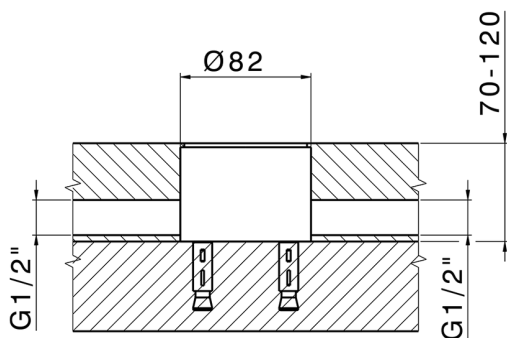

Exposed part for single-lever bath shower mixer TRATTO EVO_TV014200

MODEL **TV014200**

Exposed part for single-lever bath shower mixer, handshower holder on column, 26 mm ABS minimalistic one spray handshower, 150 cm smooth SUPREME Flexible Hose, without concealed part (for item ZB004510)

AVAILABLE FINISHINGS

CHARACTERISTICS

Cartridge Spare Parts **ZZ95409000**

35 mm Cartridge

Installation **Concealed**

Required concealed parts **ZB004510**

EcoStop

EcoStop feature limits water flow to approximately 50% of maximum output with one point of resistance on setting. Push slightly past the middle stop only when full water output is required. This will save water up to 50%.

Concealed part single lever free-standing CONCEALED_ZB004510

MODEL **ZB004510**

Floor mounted concealed part, for free-standing mixer

AVAILABLE FINISHINGS

 **04** 04 Without finishing

CHARACTERISTICS

Installation	Concealed
Concealed	1