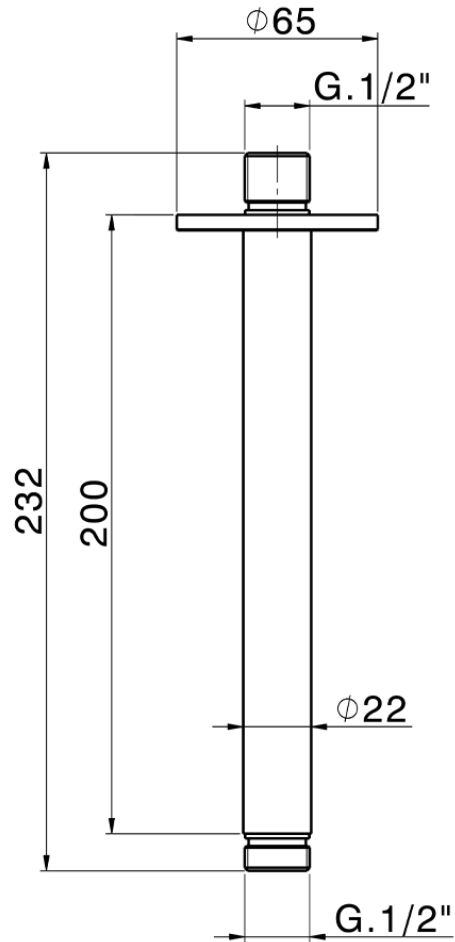

## Ceiling shower arm LYNOX\_SS013561

SS013561

<https://en.huberitalia.com/ceiling-shower-arm-lynnox-ss013561>

2024-11-23