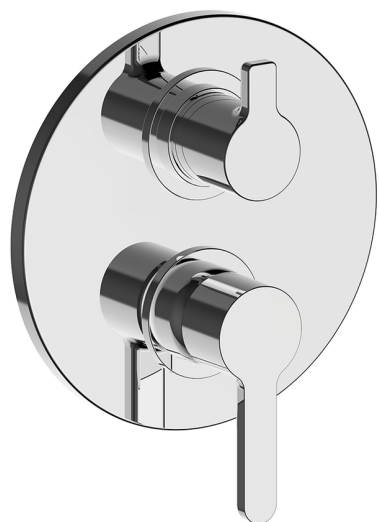

Exposed part for Single Lever One Box Valve ONE BOX_H20BM030

MODEL **H20BM030**

Exposed part for Single Lever One Box Valve, with 2-3 outlet diverter, Minimum depth of installation: 67 mm, without concealed part, for items ZB00B030-ZB00B031

AVAILABLE FINISHINGS

CHARACTERISTICS

Cartridge Spare Parts **ZZ97179000**

35 mm Cartridge

Installation **Concealed**

Required concealed parts **ZB00B031**

ZB00B030

Exposed part for Single Lever One Box Valve ONE BOX_H20BM030

H20BM030

<https://en.huberitalia.com/exposed-part-for-single-lever-one-box-valve-one-box-h20bm030>

One Box Universal Concealed Part ONE BOX_ZB00B031

MODEL **ZB00B031**

One Box Universal Concealed Part, for 1 or 2 or 3 outlet thermostatic or single lever, without trim kit, with noise reducers, with sealing gasket

One Box Universal Concealed Part ONE BOX_ZB00B030

MODEL **ZB00B030**

One Box Universal Concealed Part, for 1 or 2 or 3 outlet thermostatic or single lever, without trim kit, without noise reducers, with sealing gasket