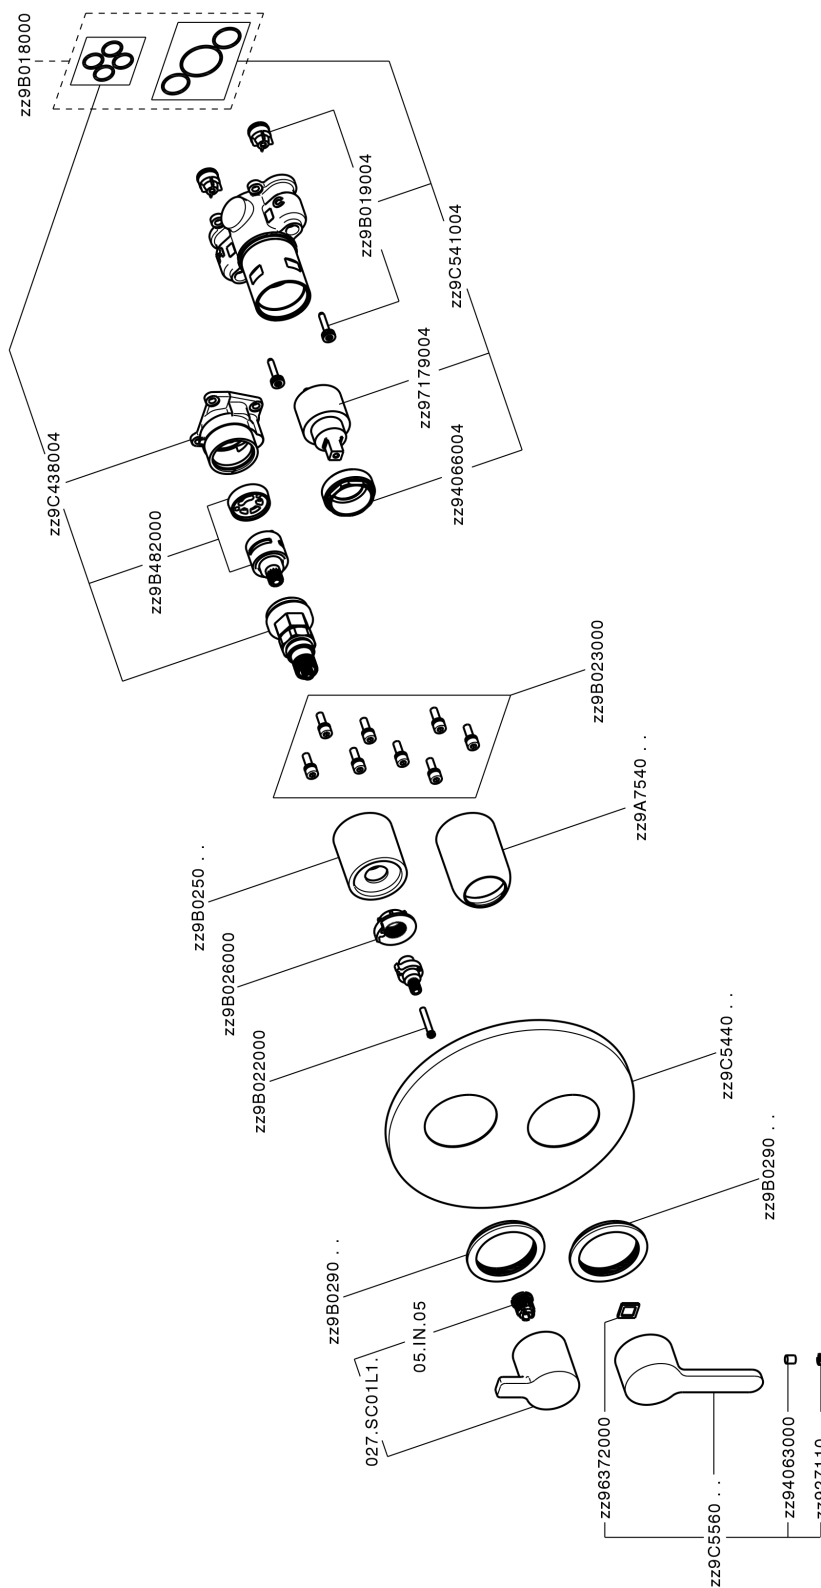

Exposed part for Single Lever One Box Valve ONE BOX_H20BM030

MODEL **H20BM030**

Exposed part for Single Lever One Box Valve, with 2-3 outlet diverter, Minimum depth of installation: 67 mm, without concealed part, for items ZB00B030-ZB00B031

AVAILABLE FINISHINGS

CHARACTERISTICS

Cartridge Spare Parts **ZZ97179000**

35 mm Cartridge

Installation **Concealed**

Required concealed parts **ZB00B031**

ZB00B030

Exposed part for Single Lever One Box Valve ONE BOX_H20BM030

H20BM030

<https://en.huberitalia.com/exposed-part-for-single-lever-one-box-valve-one-box-h20bm030>

One Box Universal Concealed Part ONE BOX_ZB00B031

MODEL **ZB00B031**

One Box Universal Concealed Part, for 1 or 2 or 3 outlet thermostatic or single lever, without trim kit, with noise reducers, with sealing gasket