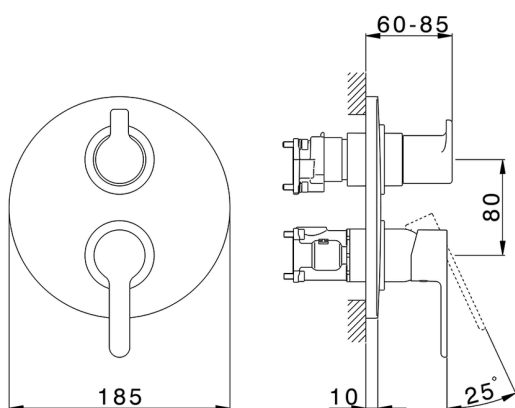

Exposed part for Single Lever One Box Valve ONE BOX_H20BM030

MODEL **H20BM030**

Exposed part for Single Lever One Box Valve, with 2-3 outlet diverter, Minimum depth of installation: 67 mm, without concealed part, for items ZB00B030-ZB00B031

AVAILABLE FINISHINGS

CHARACTERISTICS

Cartridge Spare Parts **ZZ97179000**

35 mm Cartridge

Installation **Concealed**

Required concealed parts **ZB00B031**

ZB00B030

Exposed part for Single Lever One Box Valve ONE BOX_H20BM030

H20BM030

<https://en.huberitalia.com/exposed-part-for-single-lever-one-box-valve-one-box-h20bm030>

One Box Universal Concealed Part ONE BOX_ZB00B031

MODEL **ZB00B031**

One Box Universal Concealed Part, for 1 or 2 or 3 outlet thermostatic or single lever, without trim kit, with noise reducers, with sealing gasket