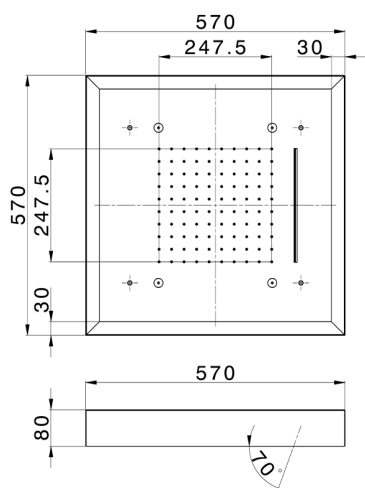

570x570 mm Chromotherapy Ceiling showerhead ZEN_ZS1C0165

MODEL **ZS1C0165**

570x570 mm Chromotherapy Ceiling showerhead, with white cover, rain, spraying, functions, waterfall, chromotherapy functions, concealed push-button panel, Stainless Steel