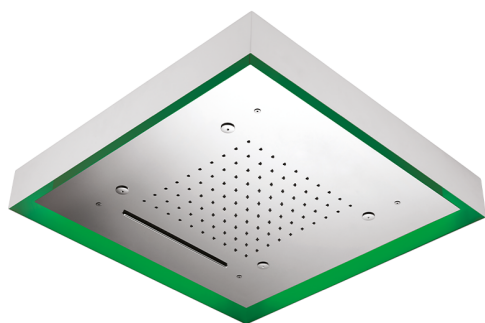

570x570 mm Chromotherapy Ceiling showerhead ZEN_ZS1C0165

MODEL **ZS1C0165**

570x570 mm Chromotherapy Ceiling showerhead, with white cover, rain, spraying, functions, waterfall, chromotherapy functions, concealed push-button panel, Stainless Steel

AVAILABLE FINISHINGS

-  **40** 40 Matt Black
-  **4Q** 4Q Matt White
-  **D1** D1 Brushed Inox
-  **D2** D2 Polished Inox

CHARACTERISTICS

2024-11-15