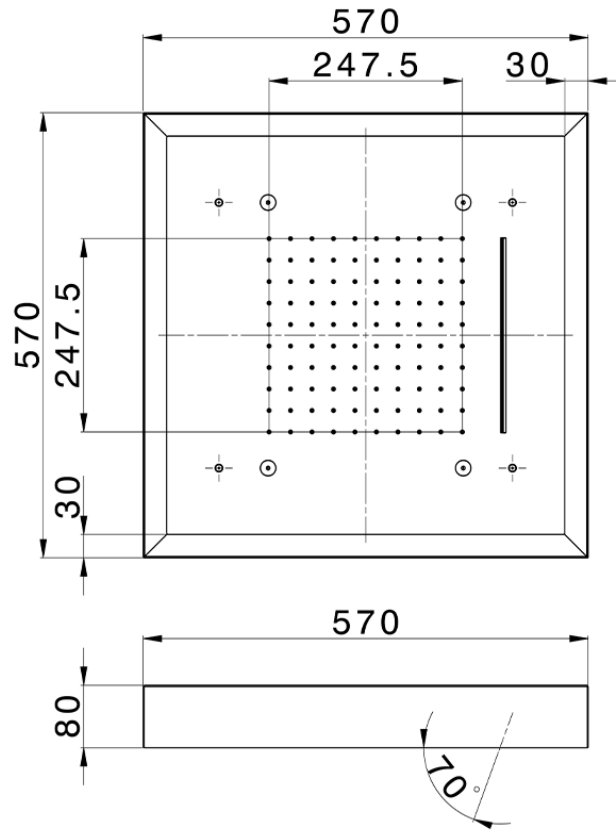

570x570 mm Chromotherapy Ceiling showerhead ZEN_ZS1C0165

ZS1C0165

<https://en.huberitalia.com/570x570-mm-chromotherapy-ceiling-showerhead-zen-zs1c0165>

2024-11-15