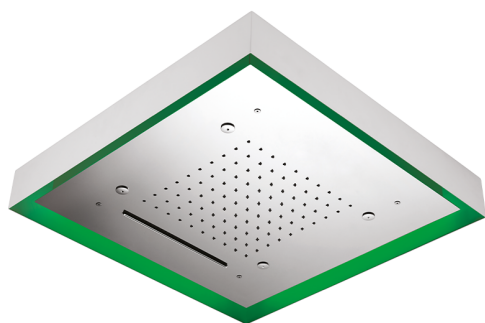

## 570x570 mm Chromotherapy Ceiling showerhead ZEN\_ZS1C0165

MODEL **ZS1C0165**

570x570 mm Chromotherapy Ceiling showerhead, with white cover, rain, spraying, functions, waterfall, chromotherapy functions, concealed push-button panel, Stainless Steel