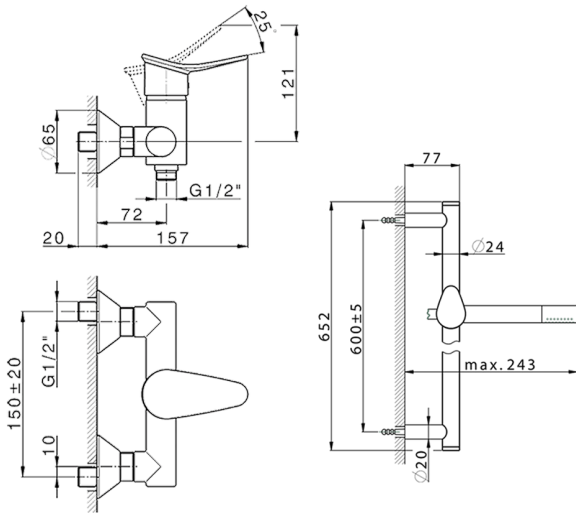

## Single lever shower mixer, with shower set HARLOCK\_HC000463

MODEL **HC000463**

Single lever shower mixer, with shower set, 60 cm slide rail kit with sliding bracket, Brass D.24mm minimalist one spray handshower, 150 cm SUPREME smooth flexible hose

### CHARACTERISTICS

Cartridge Spare Parts **ZZ95409000**

**35 mm Cartridge**

### EcoStop

EcoStop feature limits water flow to approximately 50% of maximum output with one point of resistance on setting. Push slightly past the middle stop only when full water output is required. This will save water up to 50%.