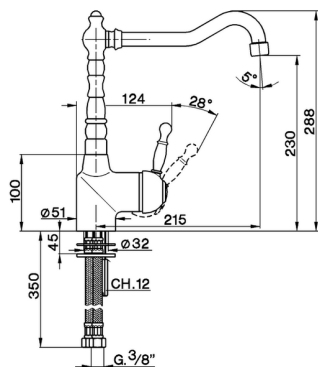

Single lever sink mixer KITCHEN_AY902530

MODEL **AY902530**

Single lever sink mixer, swivel spout, G.3/8" stainless steel flexible hoses

AVAILABLE FINISHINGS

-  **21** 21 Chrome
-  **26** 26 Old Copper
-  **27** 27 Old Bronze
-  **2A** 2A Satin Brushed Nickel

CHARACTERISTICS

Cartridge Spare Parts **ZZ92909000**

43 mm Cartridge

2024-11-24