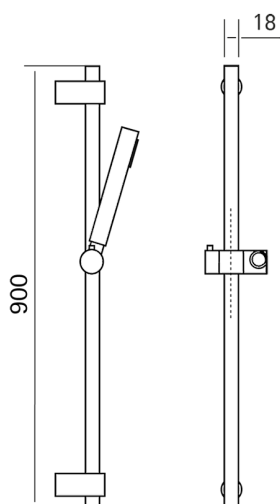

Lynox showerset LYNOX_SS010620

MODEL **SS010620**

Lynox showerset, 90 cm sliding rail bar with sliding bracket, D.22 mm INOX minimalistic one spray handshower, 150 cm stainless steel flexible hose, Inox AISI 316L

AVAILABLE FINISHINGS

D1 D1 Brushed Inox

CHARACTERISTICS

2024-12-22