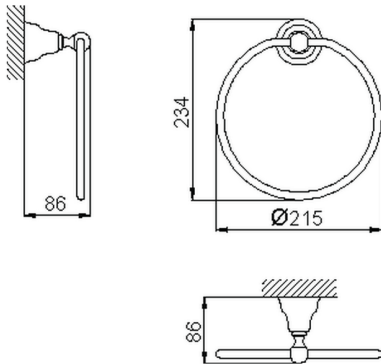

Ring shaped towel holder CROISETTE_4018.01H.

MODEL **4018.01H.**

Ring shaped towel holder

AVAILABLE FINISHINGS

-  **AC** AC Satin Brushed Nickel
-  **BA** BA Old Bronze
-  **CR** CR Chrome
-  **2W** 2W Brushed Gold