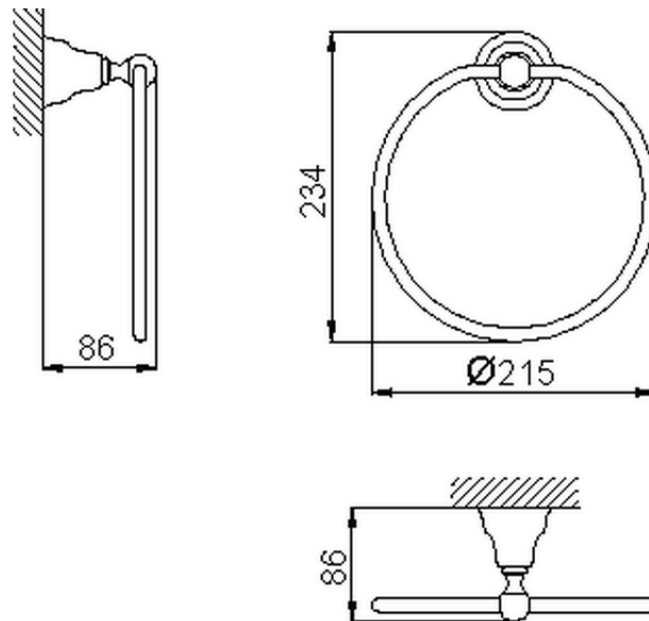

Ring shaped towel holder CROISETTE_4018.01H.

4018.01H.

<https://en.huberitalia.com/ring-shaped-towel-holder-croisette-4018-01h>

2026-06-13