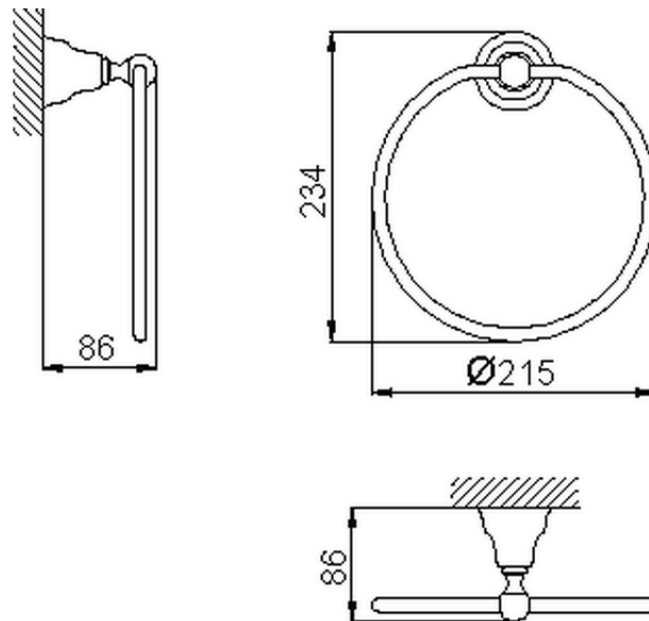

Ring shaped towel holder CROISETTE_4018.01H.

4018.01H.

<https://en.huberitalia.com/ring-shaped-towel-holder-croisette-4018-01h>

2026-04-08