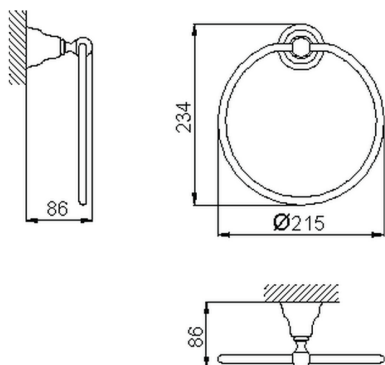

Ring shaped towel holder CROISSETTE_4018.01H.

MODEL **4018.01H.**

Ring shaped towel holder

AVAILABLE FINISHINGS

-  **AC** AC Satin Brushed Nickel
-  **BA** BA Old Bronze
-  **CR** CR Chrome
-  **2W** 2W Brushed Gold