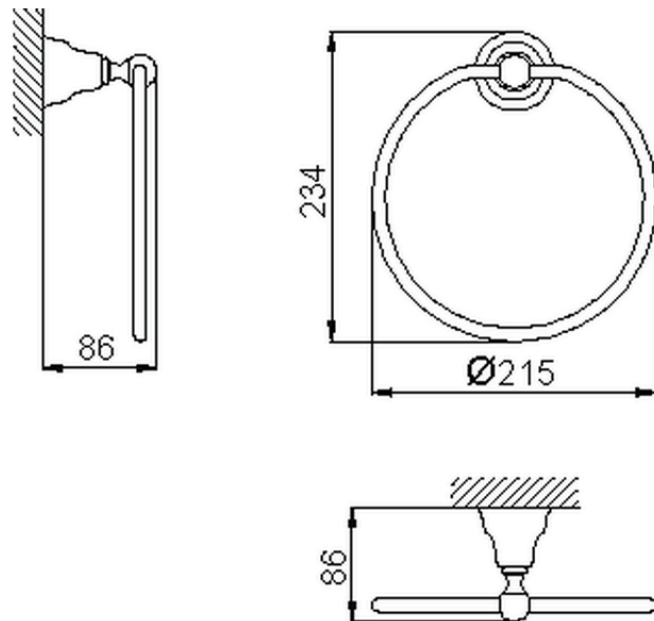

Ring shaped towel holder CROISETTE_4018.01H.

4018.01H.

<https://en.huberitalia.com/ring-shaped-towel-holder-croisette-4018-01h>

2026-04-08