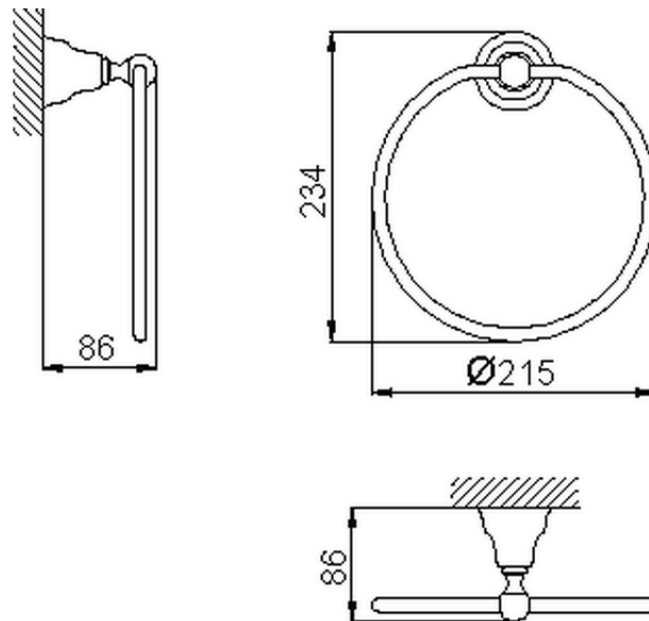

Ring shaped towel holder CROISETTE_4018.01H.

4018.01H.

<https://en.huberitalia.com/ring-shaped-towel-holder-croisette-4018-01h>

2026-06-26