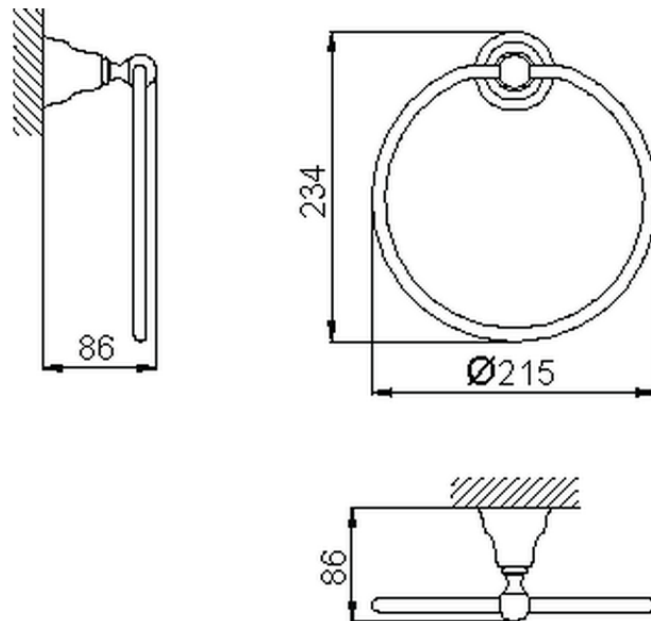

Ring shaped towel holder CROISETTE_4018.01H.

4018.01H.

<https://en.huberitalia.com/ring-shaped-towel-holder-croisette-4018-01h>

2026-06-06