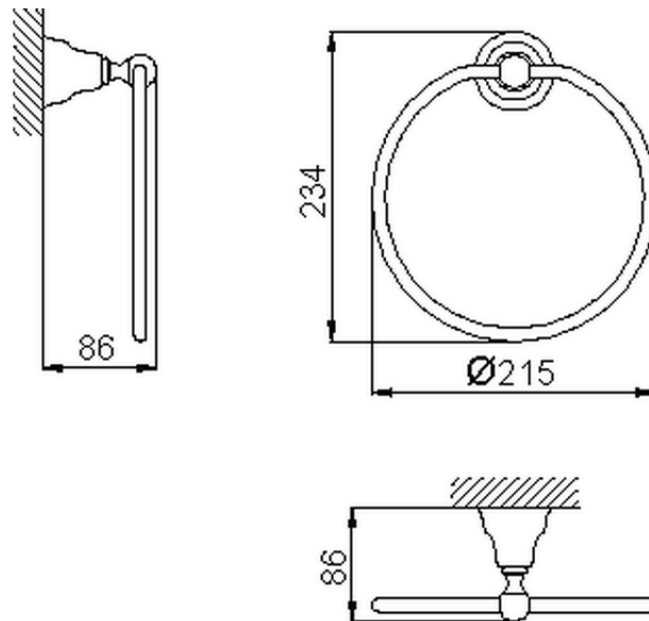

Ring shaped towel holder CROISETTE_4018.01H.

4018.01H.

<https://en.huberitalia.com/ring-shaped-towel-holder-croisette-4018-01h>

2026-05-15