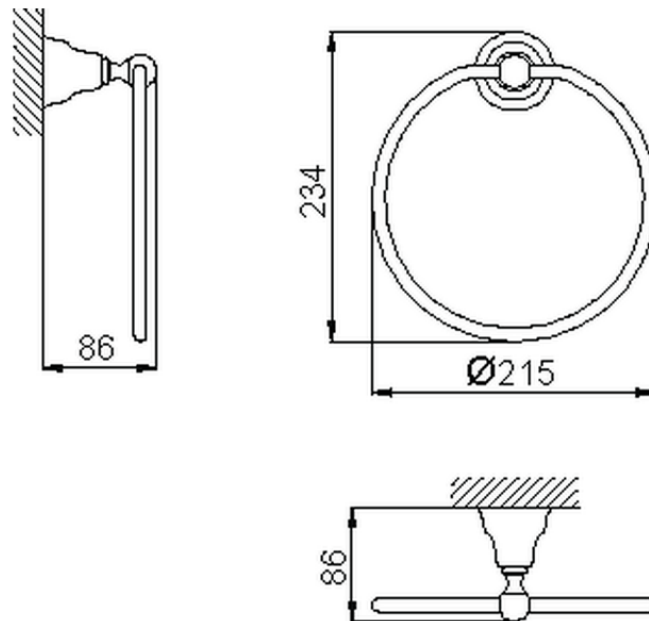

Ring shaped towel holder CROISETTE_4018.01H.

4018.01H.

<https://en.huberitalia.com/ring-shaped-towel-holder-croisette-4018-01h>

2026-06-27