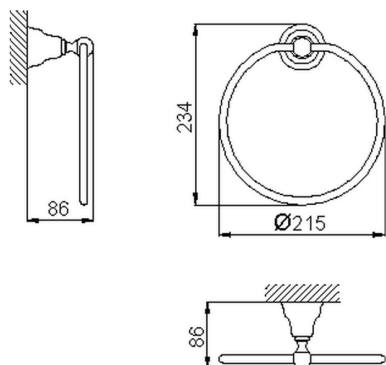

Ring shaped towel holder CROISETTE_4018.01H.

MODEL **4018.01H.**

Ring shaped towel holder

AVAILABLE FINISHINGS

-  **AC** AC Satin Brushed Nickel
-  **BA** BA Old Bronze
-  **CR** CR Chrome
-  **2W** 2W Brushed Gold