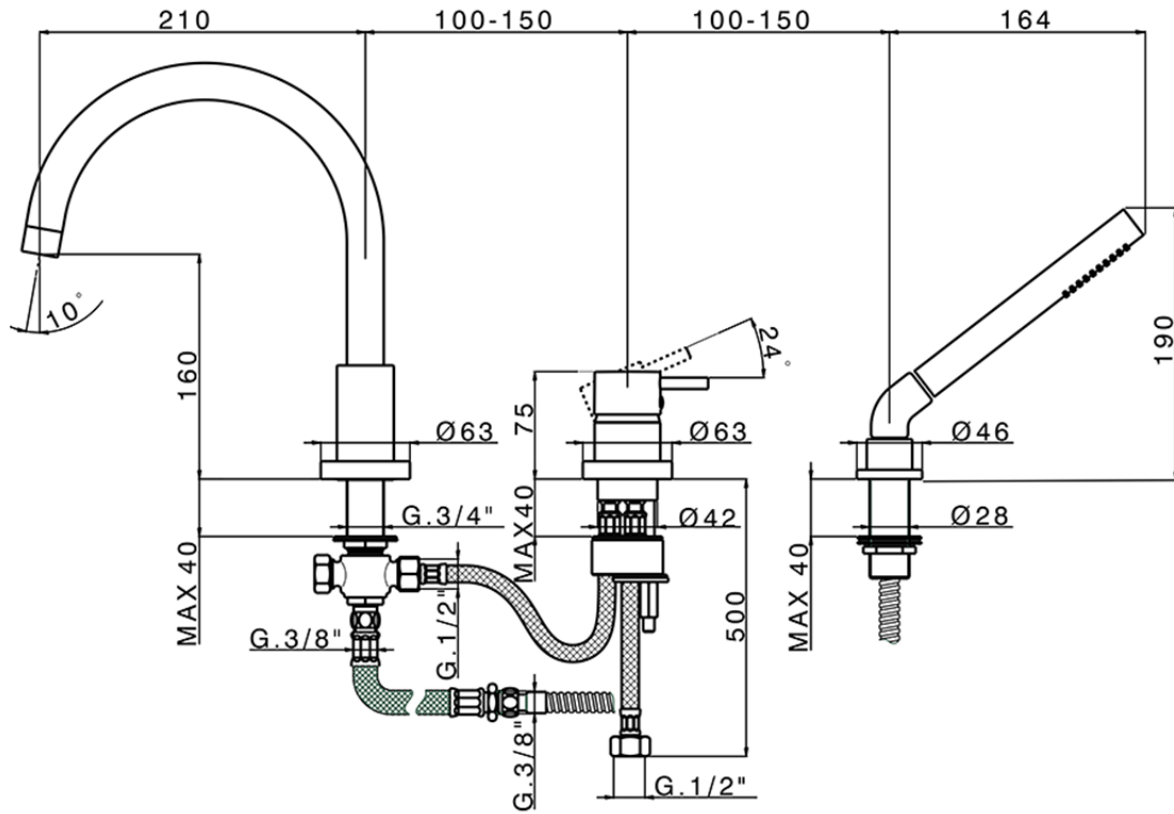

3-Hole deck mounted single lever bath mixer NUOVA KIRUNA\_K2001260

K2001260

<https://en.huberitalia.com/3-hole-deck-mounted-single-lever-bath-mixer-nuova-kiruna-k2001260>

2024-12-19