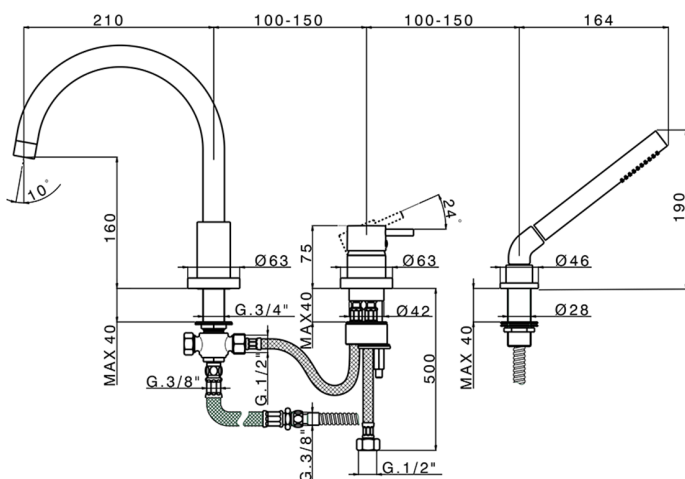

## 3-Hole deck mounted single lever bath mixer NUOVA KIRUNA\_K2001260

MODEL **K2001260**

3-Hole deck mounted single lever bath mixer, automatic diverter, Brass One Spray handshower, 175 cm Brass flexible hose

### CHARACTERISTICS

Cartridge Spare Parts **ZZ93196000**

**38 mm Cartridge**

2024-12-19