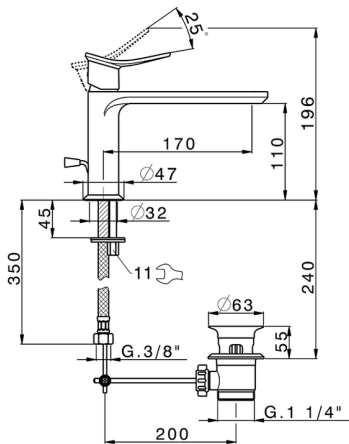

Single lever washbasin mixer HARLOCK_HC001514

MODEL **HC001514**

Single lever washbasin mixer, with 1"1/4 automatic pop-up waste, G.3/8" stainless steel flexible hose

AVAILABLE FINISHINGS

-  **21** 21 Chrome
-  **2P** 2P Rose Gold
-  **2Q** 2Q Black Titanium
-  **40** 40 Matt Black
-  **4Q** 4Q Matt White
-  **6T** 6T Chrome/Matt Black

CHARACTERISTICS

Cartridge Spare Parts **ZZ96550000**

25 mm Cartridge

2024-12-04