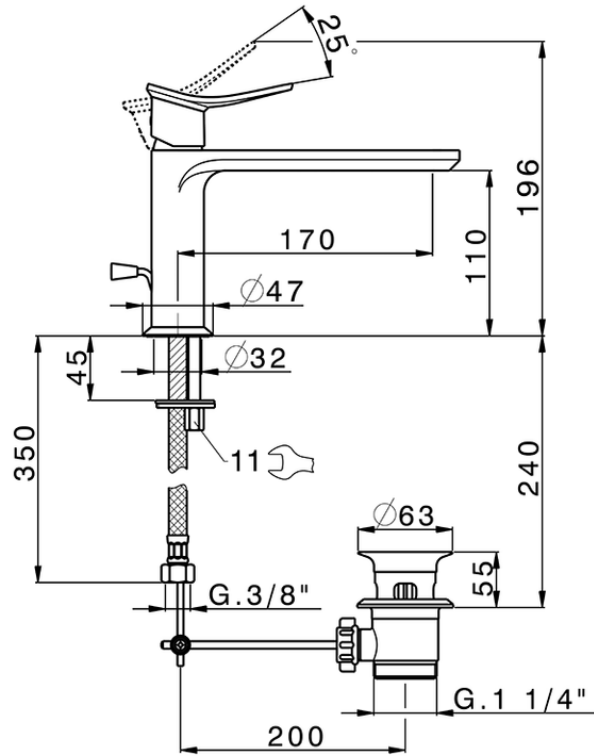

Single lever washbasin mixer HARLOCK_HC001514

HC001514

<https://en.huberitalia.com/single-lever-washbasin-mixer-harlock-hc001514>

2025-01-15